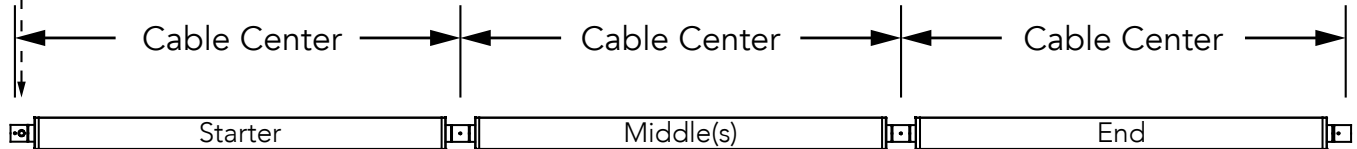

HUNTINGTON 1 - DIRECT (DT)

SUSPENDED | AIRCRAFT ROTATIONAL (AR) | INTEGRAL DRIVER (TD)

STAND ALONE

Nominal Fixture Length (ft)	Stand Alone Cable Center (in)	Stand Alone Overall Length
2	26 ¼"	27 ¼"
3	38 ¼"	39 ¼"
4	50 ¼"	51 ¼"
5	62 ¼"	63 ¼"
6	74 ¼"	75 ¼"
7	86 ¼"	86 ¼"
8	98 ¼"	98 ¼"

CONTINUOUS ROW

Power Feed

Nominal Fixture Length (ft)	Starter Cable Center	Middle Cable Center	End Cable Center
2	26 ¼"	26 ¼"	26 ¼"
3	38 ¼"	38 ¼"	38 ¼"
4	50 ¼"	50 ¼"	50 ¼"
5	62 ¼"	62 ¼"	62 ¼"
6	74 ¼"	74 ¼"	74 ¼"
7	86 ¼"	86 ¼"	86 ¼"
8	98 ¼"	98 ¼"	98 ¼"

Nominal Row Length (ft)	Segment Lengths (ft)	Overall Row Length	Nominal Row Length (ft)	Segment Lengths (ft)	Overall Row Length
9	5 + 4	9' 5 ½"	30	8 + 8 + 8 + 5	29' 10"
10	6 + 4	10' 5 ½"	31	8 + 8 + 8 + 6	30' 10"
11	7 + 4	11' 5 ½"	32	8 + 8 + 8 + 7	31' 10"
12	8 + 4	12' 5 ½"	33	8 + 8 + 8 + 8	32' 10"
13	8 + 5	13' 5 ½"	34	8 + 8 + 8 + 5 + 4	34' ¼"
14	8 + 6	14' 5 ½"	35	8 + 8 + 8 + 6 + 4	35' ¼"
15	8 + 7	15' 5 ½"	36	8 + 8 + 8 + 7 + 4	36' ¼"
16	8 + 8	16' 5 ½"	37	8 + 8 + 8 + 8 + 4	37' ¼"
17	8 + 5 + 4	17' 7 ¾"	38	8 + 8 + 8 + 8 + 5	38' ¼"
18	8 + 6 + 4	18' 7 ¾"	39	8 + 8 + 8 + 8 + 6	39' ¼"
19	8 + 7 + 4	19' 7 ¾"	40	8 + 8 + 8 + 8 + 7	40' ¼"
20	8 + 8 + 4	20' 7 ¾"	41	8 + 8 + 8 + 8 + 8	41' ¼"
21	8 + 8 + 5	21' 7 ¾"	42	8 + 8 + 8 + 8 + 5 + 4	42' 2 ½"
22	8 + 8 + 6	22' 7 ¾"	43	8 + 8 + 8 + 8 + 6 + 4	43' 2 ½"
23	8 + 8 + 7	23' 7 ¾"	44	8 + 8 + 8 + 8 + 7 + 4	44' 2 ½"
24	8 + 8 + 8	24' 7 ¾"	45	8 + 8 + 8 + 8 + 8 + 4	45' 2 ½"
26	8 + 8 + 5 + 4	25' 10"	46	8 + 8 + 8 + 8 + 8 + 5	46' 2 ½"
27	8 + 8 + 6 + 4	26' 10"	47	8 + 8 + 8 + 8 + 8 + 6	47' 2 ½"
28	8 + 8 + 7 + 4	27' 10"	48	8 + 8 + 8 + 8 + 8 + 7	48' 2 ½"
29	8 + 8 + 8 + 4	28' 10"	49	8 + 8 + 8 + 8 + 8 + 8	49' 2 ½"