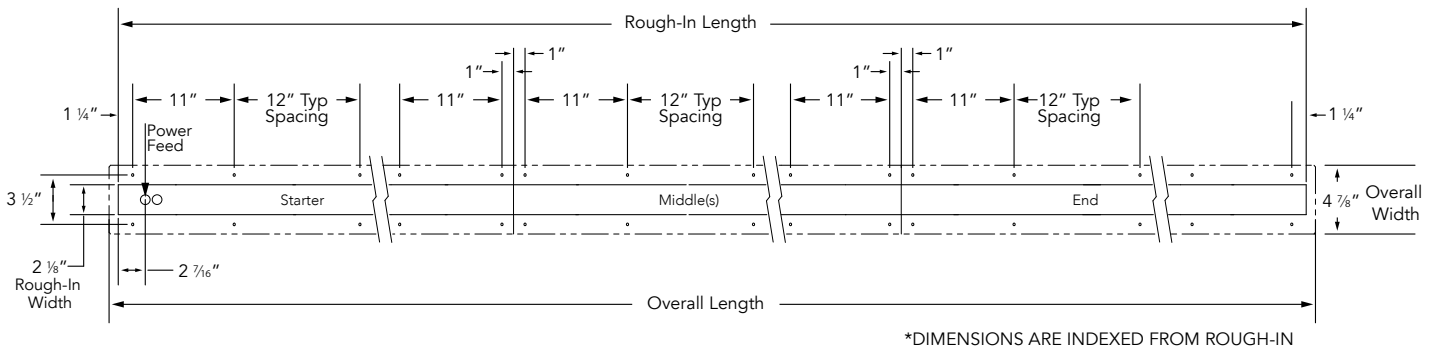

HUNTINGTON 1 - RECESSED
RECESSED | SPACKLE FLANGE (SF)

STAND ALONE

Nominal Fixture Length (ft)	Rough-in Length (in)	Stand Alone Overall Length
2	24 1/2"	26 1/8"
3	36 1/2"	38 1/8"
4	48 1/2"	50 1/8"
5	60 1/2"	62 1/8"
6	72 1/2"	74 1/8"
7	84 1/2"	86 1/8"
8	96 1/2"	98 1/8"

CONTINUOUS ROW

Nominal Row Length (ft)	Segment Lengths (ft)	Rough-in Length	Overall Length including Flange	Nominal Row Length (ft)	Segment Lengths (ft)	Rough-in Length	Overall Length including Flange
9	5 + 4	9' 1/2"	9' 2 1/8"	29	8 + 8 + 8 + 5	29' 1/2"	29' 2 1/8"
10	6 + 4	10' 1/2"	10' 2 1/8"	30	8 + 8 + 8 + 6	30' 1/2"	30' 2 1/8"
11	7 + 4	11' 1/2"	11' 2 1/8"	31	8 + 8 + 8 + 7	31' 1/2"	31' 2 1/8"
12	8 + 4	12' 1/2"	12' 2 1/8"	32	8 + 8 + 8 + 8	32' 1/2"	32' 2 1/8"
13	8 + 5	13' 1/2"	13' 2 1/8"	33	8 + 8 + 8 + 5 + 4	33' 1/2"	33' 2 1/8"
14	8 + 6	14' 1/2"	14' 2 1/8"	34	8 + 8 + 8 + 6 + 4	34' 1/2"	34' 2 1/8"
15	8 + 7	15' 1/2"	15' 2 1/8"	35	8 + 8 + 8 + 7 + 4	35' 1/2"	35' 2 1/8"
16	8 + 8	16' 1/2"	16' 2 1/8"	36	8 + 8 + 8 + 8 + 4	36' 1/2"	36' 2 1/8"
17	8 + 5 + 4	17' 1/2"	17' 2 1/8"	37	8 + 8 + 8 + 8 + 5	37' 1/2"	37' 2 1/8"
18	8 + 6 + 4	18' 1/2"	18' 2 1/8"	38	8 + 8 + 8 + 8 + 6	38' 1/2"	38' 2 1/8"
19	8 + 7 + 4	19' 1/2"	19' 2 1/8"	39	8 + 8 + 8 + 8 + 7	39' 1/2"	39' 2 1/8"
20	8 + 8 + 4	20' 1/2"	20' 2 1/8"	40	8 + 8 + 8 + 8 + 8	40' 1/2"	40' 2 1/8"
21	8 + 8 + 5	21' 1/2"	21' 2 1/8"	41	8 + 8 + 8 + 8 + 5 + 4	41' 1/2"	41' 2 1/8"
22	8 + 8 + 6	22' 1/2"	22' 2 1/8"	42	8 + 8 + 8 + 8 + 6 + 4	42' 1/2"	42' 2 1/8"
23	8 + 8 + 7	23' 1/2"	23' 2 1/8"	43	8 + 8 + 8 + 8 + 7 + 4	43' 1/2"	43' 2 1/8"
24	8 + 8 + 8	24' 1/2"	24' 2 1/8"	44	8 + 8 + 8 + 8 + 8 + 4	44' 1/2"	44' 2 1/8"
25	8 + 8 + 5 + 4	25' 1/2"	25' 2 1/8"	45	8 + 8 + 8 + 8 + 8 + 5	45' 1/2"	45' 2 1/8"
26	8 + 8 + 6 + 4	26' 1/2"	26' 2 1/8"	46	8 + 8 + 8 + 8 + 8 + 6	46' 1/2"	46' 2 1/8"
27	8 + 8 + 7 + 4	27' 1/2"	27' 2 1/8"	47	8 + 8 + 8 + 8 + 8 + 7	47' 1/2"	47' 2 1/8"
28	8 + 8 + 8 + 4	28' 1/2"	28' 2 1/8"	48	8 + 8 + 8 + 8 + 8 + 8	48' 1/2"	48' 2 1/8"