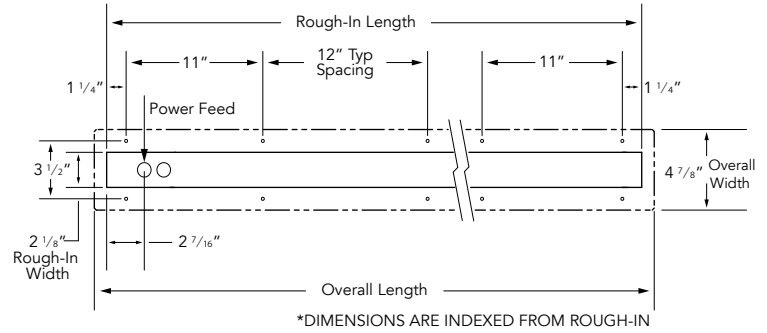

HUNTINGTON 1 - RECESSED
RECESSED | SPACKLE FLANGE (SF)

STAND ALONE

Nominal Fixture Length (ft)	Rough-in Length (in)	Stand Alone Overall Length
2	24 1/2"	26 1/8"
3	36 1/2"	38 1/8"
4	48 1/2"	50 1/8"
5	60 1/2"	62 1/8"
6	72 1/2"	74 1/8"
7	84 1/2"	86 1/8"
8	96 1/2"	98 1/8"

CONTINUOUS ROW

Nominal Row Length (ft)	Segment Lengths (ft)	Rough-in Length	Overall Length including Flange	Nominal Row Length (ft)	Segment Lengths (ft)	Rough-in Length	Overall Length including Flange
9	5 + 4	9' 1/2"	9' 2 1/8"	29	8 + 8 + 8 + 5	29' 1/2"	29' 2 1/8"
10	6 + 4	10' 1/2"	10' 2 1/8"	30	8 + 8 + 8 + 6	30' 1/2"	30' 2 1/8"
11	7 + 4	11' 1/2"	11' 2 1/8"	31	8 + 8 + 8 + 7	31' 1/2"	31' 2 1/8"
12	8 + 4	12' 1/2"	12' 2 1/8"	32	8 + 8 + 8 + 8	32' 1/2"	32' 2 1/8"
13	8 + 5	13' 1/2"	13' 2 1/8"	33	8 + 8 + 8 + 5 + 4	33' 1/2"	33' 2 1/8"
14	8 + 6	14' 1/2"	14' 2 1/8"	34	8 + 8 + 8 + 6 + 4	34' 1/2"	34' 2 1/8"
15	8 + 7	15' 1/2"	15' 2 1/8"	35	8 + 8 + 8 + 7 + 4	35' 1/2"	35' 2 1/8"
16	8 + 8	16' 1/2"	16' 2 1/8"	36	8 + 8 + 8 + 8 + 4	36' 1/2"	36' 2 1/8"
17	8 + 5 + 4	17' 1/2"	17' 2 1/8"	37	8 + 8 + 8 + 8 + 5	37' 1/2"	37' 2 1/8"
18	8 + 6 + 4	18' 1/2"	18' 2 1/8"	38	8 + 8 + 8 + 8 + 6	38' 1/2"	38' 2 1/8"
19	8 + 7 + 4	19' 1/2"	19' 2 1/8"	39	8 + 8 + 8 + 8 + 7	39' 1/2"	39' 2 1/8"
20	8 + 8 + 4	20' 1/2"	20' 2 1/8"	40	8 + 8 + 8 + 8 + 8	40' 1/2"	40' 2 1/8"
21	8 + 8 + 5	21' 1/2"	21' 2 1/8"	41	8 + 8 + 8 + 8 + 5 + 4	41' 1/2"	41' 2 1/8"
22	8 + 8 + 6	22' 1/2"	22' 2 1/8"	42	8 + 8 + 8 + 8 + 6 + 4	42' 1/2"	42' 2 1/8"
23	8 + 8 + 7	23' 1/2"	23' 2 1/8"	43	8 + 8 + 8 + 8 + 7 + 4	43' 1/2"	43' 2 1/8"
24	8 + 8 + 8	24' 1/2"	24' 2 1/8"	44	8 + 8 + 8 + 8 + 8 + 4	44' 1/2"	44' 2 1/8"
25	8 + 8 + 5 + 4	25' 1/2"	25' 2 1/8"	45	8 + 8 + 8 + 8 + 8 + 5	45' 1/2"	45' 2 1/8"
26	8 + 8 + 6 + 4	26' 1/2"	26' 2 1/8"	46	8 + 8 + 8 + 8 + 8 + 6	46' 1/2"	46' 2 1/8"
27	8 + 8 + 7 + 4	27' 1/2"	27' 2 1/8"	47	8 + 8 + 8 + 8 + 8 + 7	47' 1/2"	47' 2 1/8"
28	8 + 8 + 8 + 4	28' 1/2"	28' 2 1/8"	48	8 + 8 + 8 + 8 + 8 + 8	48' 1/2"	48' 2 1/8"