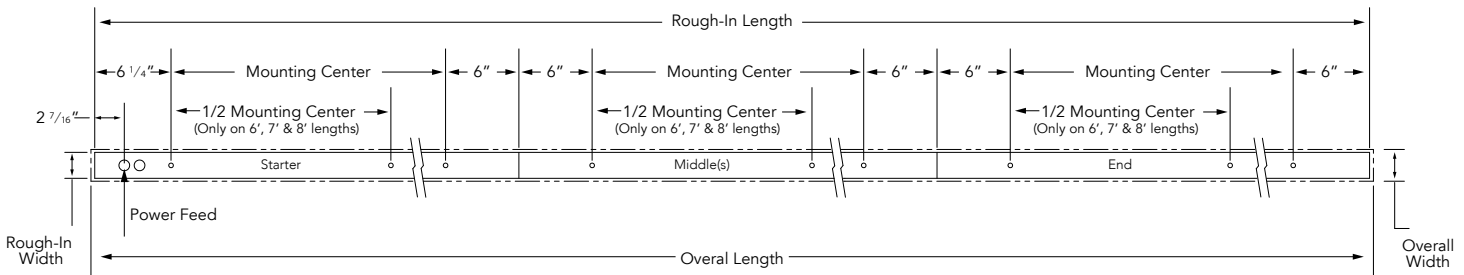

*DIMENSIONS ARE INDEXED FROM ROUGH-IN

Nominal Row Length	Segment Lengths (ft)	Rough-in Length	Overall Length including Trim	Nominal Row Length	Segment Lengths (ft)	Rough-in Length	Overall Length including Trim
9	5 + 4	9' 1/2"	9' 1 1/8"	29	8 + 8 + 8 + 5	29' 1/2"	29' 1 1/8"
10	6 + 4	10' 1/2"	10' 1 1/8"	30	8 + 8 + 8 + 6	30' 1/2"	30' 1 1/8"
11	7 + 4	11' 1/2"	11' 1 1/8"	31	8 + 8 + 8 + 7	31' 1/2"	31' 1 1/8"
12	8 + 4	12' 1/2"	12' 1 1/8"	32	8 + 8 + 8 + 8	32' 1/2"	32' 1 1/8"
13	8 + 5	13' 1/2"	13' 1 1/8"	33	8 + 8 + 8 + 5 + 4	33' 1/2"	33' 1 1/8"
14	8 + 6	14' 1/2"	14' 1 1/8"	34	8 + 8 + 8 + 6 + 4	34' 1/2"	34' 1 1/8"
15	8 + 7	15' 1/2"	15' 1 1/8"	35	8 + 8 + 8 + 7 + 4	35' 1/2"	35' 1 1/8"
16	8 + 8	16' 1/2"	16' 1 1/8"	36	8 + 8 + 8 + 8 + 4	36' 1/2"	36' 1 1/8"
17	8 + 5 + 4	17' 1/2"	17' 1 1/8"	37	8 + 8 + 8 + 8 + 5	37' 1/2"	37' 1 1/8"
18	8 + 6 + 4	18' 1/2"	18' 1 1/8"	38	8 + 8 + 8 + 8 + 6	38' 1/2"	38' 1 1/8"
19	8 + 7 + 4	19' 1/2"	19' 1 1/8"	39	8 + 8 + 8 + 8 + 7	39' 1/2"	39' 1 1/8"
20	8 + 8 + 4	20' 1/2"	20' 1 1/8"	40	8 + 8 + 8 + 8 + 8	40' 1/2"	40' 1 1/8"
21	8 + 8 + 5	21' 1/2"	21' 1 1/8"	41	8 + 8 + 8 + 8 + 5 + 4	41' 1/2"	41' 1 1/8"
22	8 + 8 + 6	22' 1/2"	22' 1 1/8"	42	8 + 8 + 8 + 8 + 6 + 4	42' 1/2"	42' 1 1/8"
23	8 + 8 + 7	23' 1/2"	23' 1 1/8"	43	8 + 8 + 8 + 8 + 7 + 4	43' 1/2"	43' 1 1/8"
24	8 + 8 + 8	24' 1/2"	24' 1 1/8"	44	8 + 8 + 8 + 8 + 8 + 4	44' 1/2"	44' 1 1/8"
25	8 + 8 + 5 + 4	25' 1/2"	25' 1 1/8"	45	8 + 8 + 8 + 8 + 8 + 5	45' 1/2"	45' 1 1/8"
26	8 + 8 + 6 + 4	26' 1/2"	26' 1 1/8"	46	8 + 8 + 8 + 8 + 8 + 6	46' 1/2"	46' 1 1/8"
27	8 + 8 + 7 + 4	27' 1/2"	27' 1 1/8"	47	8 + 8 + 8 + 8 + 8 + 7	47' 1/2"	47' 1 1/8"
28	8 + 8 + 8 + 4	28' 1/2"	28' 1 1/8"	48	8 + 8 + 8 + 8 + 8 + 8	48' 1/2"	48' 1 1/8"

* Due to our culture of always striving for product enhancement, specifications and information within this document are subject to change without notice. 2020 Extant Lighting, Inc. All rights reserved.