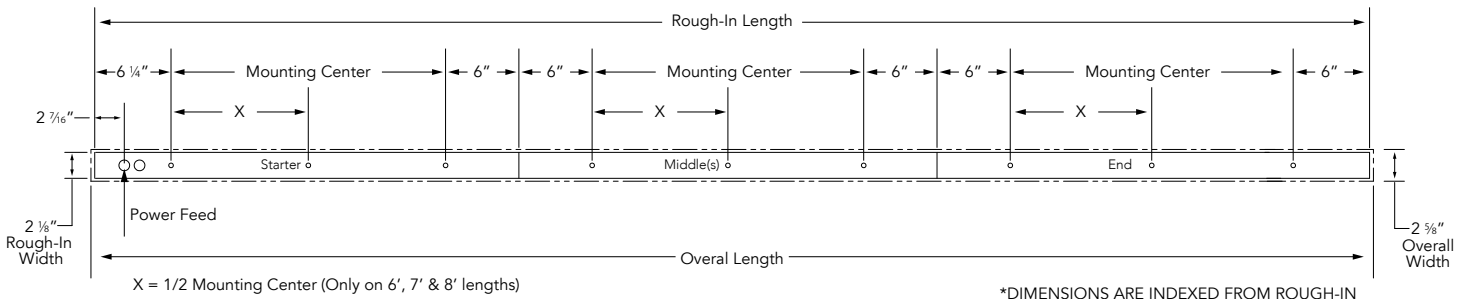

**HUNTINGTON 1 - RECESSED**  
RECESSED | TRIM FLANGE (TF)

Nominal Fixture Length (ft)	Stand Alone Mounting Center (in)	Rough-in Length	Overall Length including Trim
2	12"	24 ½"	25 ⅞"
3	24"	36 ½"	37 ⅞"
4	36"	48 ½"	49 ⅞"
5	48"	60 ½"	61 ⅞"
6	60"	72 ½"	73 ⅞"
7	72"	84 ½"	85 ⅞"
8	84"	96 ½"	97 ⅞"

**CONTINUOUS ROW**

Nominal Fixture Length (ft)	Starter Mounting Center	Middle Mounting Center	End Mounting Center
2	12"	12"	12"
3	24"	24"	24"
4	36"	36"	36"
5	48"	48"	48"
6	60"	60"	60"
7	72"	72"	72"
8	84"	84"	84"