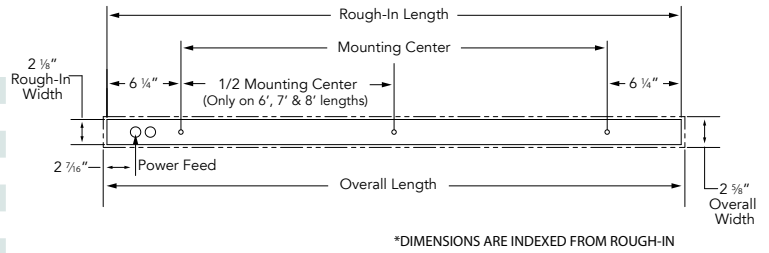

**HUNTINGTON 1 - RECESSED**  
RECESSED | TRIM FLANGE (TF)

Nominal Fixture Length (ft)	Stand Alone Mounting Center (in)	Rough-in Length	Overall Length including Trim
2	12"	24 ½"	25 ⅞"
3	24"	36 ½"	37 ⅞"
4	36"	48 ½"	49 ⅞"
5	48"	60 ½"	61 ⅞"
6	60"	72 ½"	73 ⅞"
7	72"	84 ½"	85 ⅞"
8	84"	96 ½"	97 ⅞"

Nominal Row Length (ft)	Segment Lengths (ft)	Rough-in Length	Overall Length including Trim	Nominal Row Length (ft)	Segment Lengths (ft)	Rough-in Length	Overall Length including Trim
9	5 + 4	9' ½"	9' 1 ⅞"	29	8 + 8 + 8 + 5	29' ½"	29' 1 ⅞"
10	6 + 4	10' ½"	10' 1 ⅞"	30	8 + 8 + 8 + 6	30' ½"	30' 1 ⅞"
11	7 + 4	11' ½"	11' 1 ⅞"	31	8 + 8 + 8 + 7	31' ½"	31' 1 ⅞"
12	8 + 4	12' ½"	12' 1 ⅞"	32	8 + 8 + 8 + 8	32' ½"	32' 1 ⅞"
13	8 + 5	13' ½"	13' 1 ⅞"	33	8 + 8 + 8 + 5 + 4	33' ½"	33' 1 ⅞"
14	8 + 6	14' ½"	14' 1 ⅞"	34	8 + 8 + 8 + 6 + 4	34' ½"	34' 1 ⅞"
15	8 + 7	15' ½"	15' 1 ⅞"	35	8 + 8 + 8 + 7 + 4	35' ½"	35' 1 ⅞"
16	8 + 8	16' ½"	16' 1 ⅞"	36	8 + 8 + 8 + 8 + 4	36' ½"	36' 1 ⅞"
17	8 + 5 + 4	17' ½"	17' 1 ⅞"	37	8 + 8 + 8 + 8 + 5	37' ½"	37' 1 ⅞"
18	8 + 6 + 4	18' ½"	18' 1 ⅞"	38	8 + 8 + 8 + 8 + 6	38' ½"	38' 1 ⅞"
19	8 + 7 + 4	19' ½"	19' 1 ⅞"	39	8 + 8 + 8 + 8 + 7	39' ½"	39' 1 ⅞"
20	8 + 8 + 4	20' ½"	20' 1 ⅞"	40	8 + 8 + 8 + 8 + 8	40' ½"	40' 1 ⅞"
21	8 + 8 + 5	21' ½"	21' 1 ⅞"	41	8 + 8 + 8 + 8 + 5 + 4	41' ½"	41' 1 ⅞"
22	8 + 8 + 6	22' ½"	22' 1 ⅞"	42	8 + 8 + 8 + 8 + 6 + 4	42' ½"	42' 1 ⅞"
23	8 + 8 + 7	23' ½"	23' 1 ⅞"	43	8 + 8 + 8 + 8 + 7 + 4	43' ½"	43' 1 ⅞"
24	8 + 8 + 8	24' ½"	24' 1 ⅞"	44	8 + 8 + 8 + 8 + 8 + 4	44' ½"	44' 1 ⅞"
25	8 + 8 + 5 + 4	25' ½"	25' 1 ⅞"	45	8 + 8 + 8 + 8 + 8 + 5	45' ½"	45' 1 ⅞"
26	8 + 8 + 6 + 4	26' ½"	26' 1 ⅞"	46	8 + 8 + 8 + 8 + 8 + 6	46' ½"	46' 1 ⅞"
27	8 + 8 + 7 + 4	27' ½"	27' 1 ⅞"	47	8 + 8 + 8 + 8 + 8 + 7	47' ½"	47' 1 ⅞"
28	8 + 8 + 8 + 4	28' ½"	28' 1 ⅞"	48	8 + 8 + 8 + 8 + 8 + 8	48' ½"	48' 1 ⅞"