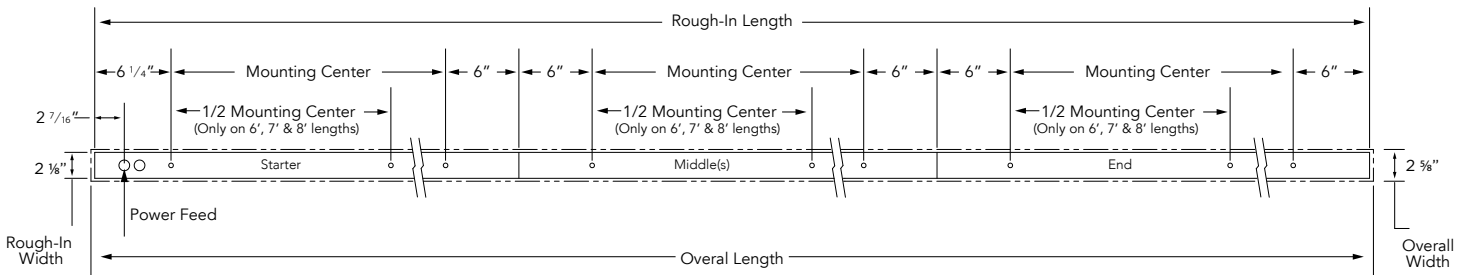

*DIMENSIONS ARE INDEXED FROM ROUGH-IN

Nominal Row Length	Segment Lengths (ft)	Rough-in Length	Overall Length including Trim	Nominal Row Length	Segment Lengths (ft)	Rough-in Length	Overall Length including Trim
9	5 + 4	9' 1/2"	9' 1 1/8"	29	8 + 8 + 8 + 5	29' 1/2"	29' 1 1/8"
10	6 + 4	10' 1/2"	10' 1 1/8"	30	8 + 8 + 8 + 6	30' 1/2"	30' 1 1/8"
11	7 + 4	11' 1/2"	11' 1 1/8"	31	8 + 8 + 8 + 7	31' 1/2"	31' 1 1/8"
12	8 + 4	12' 1/2"	12' 1 1/8"	32	8 + 8 + 8 + 8	32' 1/2"	32' 1 1/8"
13	8 + 5	13' 1/2"	13' 1 1/8"	33	8 + 8 + 8 + 5 + 4	33' 1/2"	33' 1 1/8"
14	8 + 6	14' 1/2"	14' 1 1/8"	34	8 + 8 + 8 + 6 + 4	34' 1/2"	34' 1 1/8"
15	8 + 7	15' 1/2"	15' 1 1/8"	35	8 + 8 + 8 + 7 + 4	35' 1/2"	35' 1 1/8"
16	8 + 8	16' 1/2"	16' 1 1/8"	36	8 + 8 + 8 + 8 + 4	36' 1/2"	36' 1 1/8"
17	8 + 5 + 4	17' 1/2"	17' 1 1/8"	37	8 + 8 + 8 + 8 + 5	37' 1/2"	37' 1 1/8"
18	8 + 6 + 4	18' 1/2"	18' 1 1/8"	38	8 + 8 + 8 + 8 + 6	38' 1/2"	38' 1 1/8"
19	8 + 7 + 4	19' 1/2"	19' 1 1/8"	39	8 + 8 + 8 + 8 + 7	39' 1/2"	39' 1 1/8"
20	8 + 8 + 4	20' 1/2"	20' 1 1/8"	40	8 + 8 + 8 + 8 + 8	40' 1/2"	40' 1 1/8"
21	8 + 8 + 5	21' 1/2"	21' 1 1/8"	41	8 + 8 + 8 + 8 + 5 + 4	41' 1/2"	41' 1 1/8"
22	8 + 8 + 6	22' 1/2"	22' 1 1/8"	42	8 + 8 + 8 + 8 + 6 + 4	42' 1/2"	42' 1 1/8"
23	8 + 8 + 7	23' 1/2"	23' 1 1/8"	43	8 + 8 + 8 + 8 + 7 + 4	43' 1/2"	43' 1 1/8"
24	8 + 8 + 8	24' 1/2"	24' 1 1/8"	44	8 + 8 + 8 + 8 + 8 + 4	44' 1/2"	44' 1 1/8"
25	8 + 8 + 5 + 4	25' 1/2"	25' 1 1/8"	45	8 + 8 + 8 + 8 + 8 + 5	45' 1/2"	45' 1 1/8"
26	8 + 8 + 6 + 4	26' 1/2"	26' 1 1/8"	46	8 + 8 + 8 + 8 + 8 + 6	46' 1/2"	46' 1 1/8"
27	8 + 8 + 7 + 4	27' 1/2"	27' 1 1/8"	47	8 + 8 + 8 + 8 + 8 + 7	47' 1/2"	47' 1 1/8"
28	8 + 8 + 8 + 4	28' 1/2"	28' 1 1/8"	48	8 + 8 + 8 + 8 + 8 + 8	48' 1/2"	48' 1 1/8"

* Due to our culture of always striving for product enhancement, specifications and information within this document are subject to change without notice. 2020 Extant Lighting, Inc. All rights reserved.