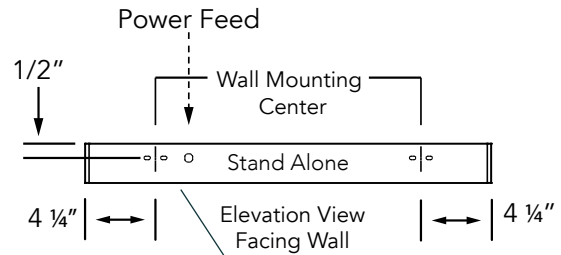

HUNTINGTON 1 - DIRECT (DT)

WALL | SURFACE WALL (SW) | REMOTE DRIVER (RD)

STAND ALONE

Nominal Fixture Length (ft)	Stand Alone Mounting Center (in)	Stand Alone Overall Length
2	16"	24 ½"
3	28"	36 ½"
4	40"	48 ½"
5	52"	60 ½"
6	64"	72 ½"
7	76"	84 ½"
8	88"	96 ½"

CONTINUOUS ROW

Nominal Fixture Length (ft)	Starter Mounting Center	Middle Mounting Center	End Mounting Center
2	16"	16"	16"
3	28"	28"	28"
4	40"	40"	40"
5	52"	52"	52"
6	64"	64"	64"
7	76"	76"	76"
8	88"	88"	88"