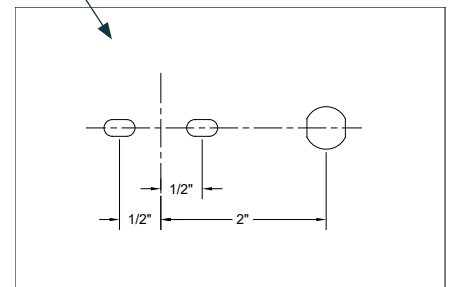

HUNTINGTON 1 - DIRECT (DT)

WALL | SURFACE WALL (SW) | REMOTE DRIVER (RD)

STAND ALONE

Nominal Fixture Length (ft)	Stand Alone Mounting Center (in)	Stand Alone Overall Length
2	16"	24 ½"
3	28"	36 ½"
4	40"	48 ½"
5	52"	60 ½"
6	64"	72 ½"
7	76"	84 ½"
8	88"	96 ½"

CONTINUOUS ROW

Nominal Fixture Length (ft)	Starter Mounting Center	Middle Mounting Center	End Mounting Center
2	16"	16"	16"
3	28"	28"	28"
4	40"	40"	40"
5	52"	52"	52"
6	64"	64"	64"
7	76"	76"	76"
8	88"	88"	88"

Nominal Row Length (ft)	Segment Lengths (ft)	Overall Row Length	Nominal Row Length (ft)	Segment Lengths (ft)	Overall Row Length
9	5 + 4	9' ½"	29	8 + 8 + 8 + 5	29' ½"
10	6 + 4	10' ½"	30	8 + 8 + 8 + 6	30' ½"
11	7 + 4	11' ½"	31	8 + 8 + 8 + 7	31' ½"
12	8 + 4	12' ½"	32	8 + 8 + 8 + 8	32' ½"
13	8 + 5	13' ½"	33	8 + 8 + 8 + 5 + 4	33' ½"
14	8 + 6	14' ½"	34	8 + 8 + 8 + 6 + 4	34' ½"
15	8 + 7	15' ½"	35	8 + 8 + 8 + 7 + 4	35' ½"
16	8 + 8	16' ½"	36	8 + 8 + 8 + 8 + 4	36' ½"
17	8 + 5 + 4	17' ½"	37	8 + 8 + 8 + 8 + 5	37' ½"
18	8 + 6 + 4	18' ½"	38	8 + 8 + 8 + 8 + 6	38' ½"
19	8 + 7 + 4	19' ½"	39	8 + 8 + 8 + 8 + 7	39' ½"
20	8 + 8 + 4	20' ½"	40	8 + 8 + 8 + 8 + 8	40' ½"
21	8 + 8 + 5	21' ½"	41	8 + 8 + 8 + 8 + 5 + 4	41' ½"
22	8 + 8 + 6	22' ½"	42	8 + 8 + 8 + 8 + 6 + 4	42' ½"
23	8 + 8 + 7	23' ½"	43	8 + 8 + 8 + 8 + 7 + 4	43' ½"
24	8 + 8 + 8	24' ½"	44	8 + 8 + 8 + 8 + 8 + 4	44' ½"
25	8 + 8 + 5 + 4	25' ½"	45	8 + 8 + 8 + 8 + 8 + 5	45' ½"
26	8 + 8 + 6 + 4	26' ½"	46	8 + 8 + 8 + 8 + 8 + 6	46' ½"
27	8 + 8 + 7 + 4	27' ½"	47	8 + 8 + 8 + 8 + 8 + 7	47' ½"
28	8 + 8 + 8 + 4	28' ½"	48	8 + 8 + 8 + 8 + 8 + 8	48' ½"