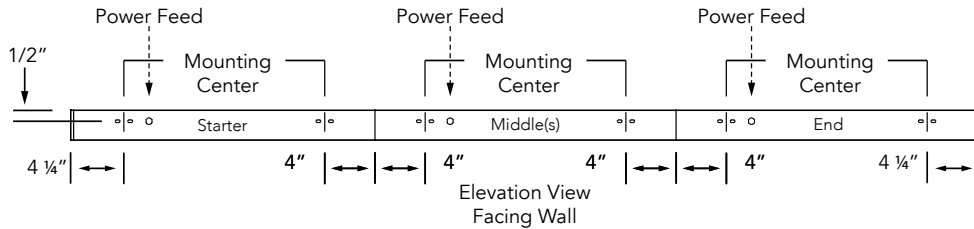

HUNTINGTON 1 - DIRECT (DT)

WALL | SURFACE WALL (SW) | REMOTE DRIVER (RD)

STAND ALONE

Nominal Fixture Length (ft)	Stand Alone Mounting Center (in)	Stand Alone Overall Length
2	16"	24 ½"
3	28"	36 ½"
4	40"	48 ½"
5	52"	60 ½"
6	64"	72 ½"
7	76"	84 ½"
8	88"	96 ½"

CONTINUOUS ROW

Nominal Fixture Length (ft)	Starter Mounting Center	Middle Mounting Center	End Mounting Center
2	16"	16"	16"
3	28"	28"	28"
4	40"	40"	40"
5	52"	52"	52"
6	64"	64"	64"
7	76"	76"	76"
8	88"	88"	88"

Nominal Row Length (ft)	Segment Lengths (ft)	Overall Row Length	Nominal Row Length (ft)	Segment Lengths (ft)	Overall Row Length
9	5 + 4	9' ½"	29	8 + 8 + 8 + 5	29' ½"
10	6 + 4	10' ½"	30	8 + 8 + 8 + 6	30' ½"
11	7 + 4	11' ½"	31	8 + 8 + 8 + 7	31' ½"
12	8 + 4	12' ½"	32	8 + 8 + 8 + 8	32' ½"
13	8 + 5	13' ½"	33	8 + 8 + 8 + 5 + 4	33' ½"
14	8 + 6	14' ½"	34	8 + 8 + 8 + 6 + 4	34' ½"
15	8 + 7	15' ½"	35	8 + 8 + 8 + 7 + 4	35' ½"
16	8 + 8	16' ½"	36	8 + 8 + 8 + 8 + 4	36' ½"
17	8 + 5 + 4	17' ½"	37	8 + 8 + 8 + 8 + 5	37' ½"
18	8 + 6 + 4	18' ½"	38	8 + 8 + 8 + 8 + 6	38' ½"
19	8 + 7 + 4	19' ½"	39	8 + 8 + 8 + 8 + 7	39' ½"
20	8 + 8 + 4	20' ½"	40	8 + 8 + 8 + 8 + 8	40' ½"
21	8 + 8 + 5	21' ½"	41	8 + 8 + 8 + 8 + 5 + 4	41' ½"
22	8 + 8 + 6	22' ½"	42	8 + 8 + 8 + 8 + 6 + 4	42' ½"
23	8 + 8 + 7	23' ½"	43	8 + 8 + 8 + 8 + 7 + 4	43' ½"
24	8 + 8 + 8	24' ½"	44	8 + 8 + 8 + 8 + 8 + 4	44' ½"
25	8 + 8 + 5 + 4	25' ½"	45	8 + 8 + 8 + 8 + 8 + 5	45' ½"
26	8 + 8 + 6 + 4	26' ½"	46	8 + 8 + 8 + 8 + 8 + 6	46' ½"
27	8 + 8 + 7 + 4	27' ½"	47	8 + 8 + 8 + 8 + 8 + 7	47' ½"
28	8 + 8 + 8 + 4	28' ½"	48	8 + 8 + 8 + 8 + 8 + 8	48' ½"