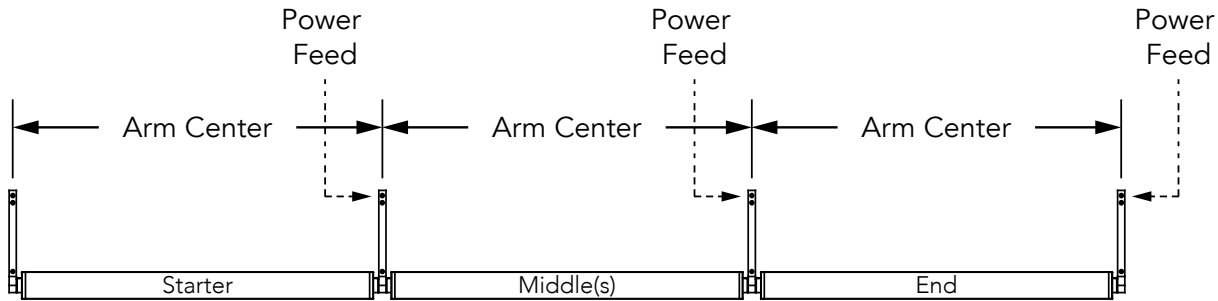

HUNTINGTON 1 - DIRECT (DT)
WALL | WALL ARM ROTATIONAL (WR) | REMOTE DRIVER (RD)

STAND ALONE

Nominal Fixture Length (ft)	Stand Alone Arm Center (in)	Stand Alone Overall Length
2	25 3/4"	26 1/4"
3	37 3/4"	38 1/4"
4	49 3/4"	50 1/4"
5	61 3/4"	62 1/4"
6	73 3/4"	74 1/4"

CONTINUOUS ROW

Nominal Fixture Length (ft)	Starter Arm Center	Middle Arm Center	End Arm Center
2	25 3/4"	25 3/4"	25 3/4"
3	37 3/4"	37 3/4"	37 3/4"
4	49 3/4"	49 3/4"	49 3/4"
5	61 3/4"	61 3/4"	61 3/4"
6	73 3/4"	73 3/4"	73 3/4"