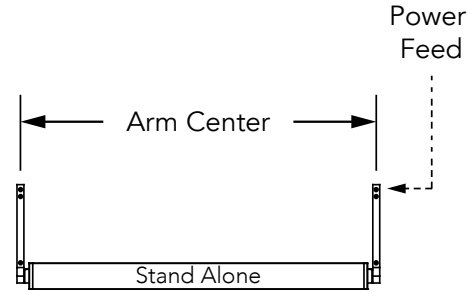

HUNTINGTON 1 - DIRECT (DT)
WALL | WALL ARM ROTATIONAL (WR) | REMOTE DRIVER (RD)

STAND ALONE

Nominal Fixture Length (ft)	Stand Alone Arm Center (in)	Stand Alone Overall Length
2	25 3/4"	26 1/4"
3	37 3/4"	38 1/4"
4	49 3/4"	50 1/4"
5	61 3/4"	62 1/4"
6	73 3/4"	74 1/4"

CONTINUOUS ROW

Nominal Fixture Length (ft)	Starter Arm Center	Middle Arm Center	End Arm Center
2	25 3/4"	25 3/4"	25 3/4"
3	37 3/4"	37 3/4"	37 3/4"
4	49 3/4"	49 3/4"	49 3/4"
5	61 3/4"	61 3/4"	61 3/4"
6	73 3/4"	73 3/4"	73 3/4"