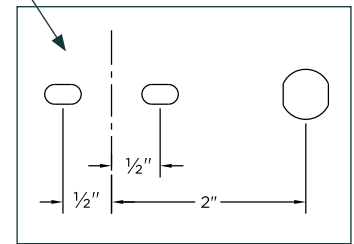

**HUNTINGTON 1 - DIRECT (DT)**

WALL | SURFACE WALL (SW) | INTEGRAL DRIVER (TD)

**STAND ALONE**

Nominal Fixture Length (ft)	Stand Alone Mounting Center (in)	Stand Alone Overall Length
2	16"	24 ½"
3	28"	36 ½"
4	40"	48 ½"
5	52"	60 ½"
6	64"	72 ½"
7	76"	84 ½"
8	88"	96 ½"

**CONTINUOUS ROW**

Elevation View Facing Wall

Nominal Fixture Length (ft)	Starter Mounting Center	Middle Mounting Center	End Mounting Center
2	16"	16"	16"
3	28"	28"	28"
4	40"	40"	40"
5	52"	52"	52"
6	64"	64"	64"
7	76"	76"	76"
8	88"	88"	88"

Nominal Row Length (ft)	Segment Lengths (ft)	Overall Row Length	Nominal Row Length (ft)	Segment Lengths (ft)	Overall Row Length
9	5 + 4	9' ½"	29	8 + 8 + 8 + 5	29' ½"
10	6 + 4	10' ½"	30	8 + 8 + 8 + 6	30' ½"
11	7 + 4	11' ½"	31	8 + 8 + 8 + 7	31' ½"
12	8 + 4	12' ½"	32	8 + 8 + 8 + 8	32' ½"
13	8 + 5	13' ½"	33	8 + 8 + 8 + 5 + 4	33' ½"
14	8 + 6	14' ½"	34	8 + 8 + 8 + 6 + 4	34' ½"
15	8 + 7	15' ½"	35	8 + 8 + 8 + 7 + 4	35' ½"
16	8 + 8	16' ½"	36	8 + 8 + 8 + 8 + 4	36' ½"
17	8 + 5 + 4	17' ½"	37	8 + 8 + 8 + 8 + 5	37' ½"
18	8 + 6 + 4	18' ½"	38	8 + 8 + 8 + 8 + 6	38' ½"
19	8 + 7 + 4	19' ½"	39	8 + 8 + 8 + 8 + 7	39' ½"
20	8 + 8 + 4	20' ½"	40	8 + 8 + 8 + 8 + 8	40' ½"
21	8 + 8 + 5	21' ½"	41	8 + 8 + 8 + 8 + 5 + 4	41' ½"
22	8 + 8 + 6	22' ½"	42	8 + 8 + 8 + 8 + 6 + 4	42' ½"
23	8 + 8 + 7	23' ½"	43	8 + 8 + 8 + 8 + 7 + 4	43' ½"
24	8 + 8 + 8	24' ½"	44	8 + 8 + 8 + 8 + 8 + 4	44' ½"
25	8 + 8 + 5 + 4	25' ½"	45	8 + 8 + 8 + 8 + 8 + 5	45' ½"
26	8 + 8 + 6 + 4	26' ½"	46	8 + 8 + 8 + 8 + 8 + 6	46' ½"
27	8 + 8 + 7 + 4	27' ½"	47	8 + 8 + 8 + 8 + 8 + 7	47' ½"
28	8 + 8 + 8 + 4	28' ½"	48	8 + 8 + 8 + 8 + 8 + 8	48' ½"