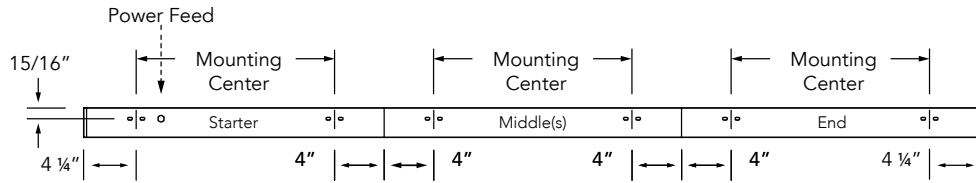

**HUNTINGTON 1 - DIRECT (DT)**

WALL | SURFACE WALL (SW) | INTEGRAL DRIVER (TD)

**STAND ALONE**

Nominal Fixture Length (ft)	Stand Alone Mounting Center (in)	Stand Alone Overall Length
2	16"	24 ½"
3	28"	36 ½"
4	40"	48 ½"
5	52"	60 ½"
6	64"	72 ½"
7	76"	84 ½"
8	88"	96 ½"

**CONTINUOUS ROW**

Elevation View Facing Wall

Nominal Fixture Length (ft)	Starter Mounting Center	Middle Mounting Center	End Mounting Center
2	16"	16"	16"
3	28"	28"	28"
4	40"	40"	40"
5	52"	52"	52"
6	64"	64"	64"
7	76"	76"	76"
8	88"	88"	88"

Nominal Row Length (ft)	Segment Lengths (ft)	Overall Row Length	Nominal Row Length (ft)	Segment Lengths (ft)	Overall Row Length
9	5 + 4	9' ½"	29	8 + 8 + 8 + 5	29' ½"
10	6 + 4	10' ½"	30	8 + 8 + 8 + 6	30' ½"
11	7 + 4	11' ½"	31	8 + 8 + 8 + 7	31' ½"
12	8 + 4	12' ½"	32	8 + 8 + 8 + 8	32' ½"
13	8 + 5	13' ½"	33	8 + 8 + 8 + 5 + 4	33' ½"
14	8 + 6	14' ½"	34	8 + 8 + 8 + 6 + 4	34' ½"
15	8 + 7	15' ½"	35	8 + 8 + 8 + 7 + 4	35' ½"
16	8 + 8	16' ½"	36	8 + 8 + 8 + 8 + 4	36' ½"
17	8 + 5 + 4	17' ½"	37	8 + 8 + 8 + 8 + 5	37' ½"
18	8 + 6 + 4	18' ½"	38	8 + 8 + 8 + 8 + 6	38' ½"
19	8 + 7 + 4	19' ½"	39	8 + 8 + 8 + 8 + 7	39' ½"
20	8 + 8 + 4	20' ½"	40	8 + 8 + 8 + 8 + 8	40' ½"
21	8 + 8 + 5	21' ½"	41	8 + 8 + 8 + 8 + 5 + 4	41' ½"
22	8 + 8 + 6	22' ½"	42	8 + 8 + 8 + 8 + 6 + 4	42' ½"
23	8 + 8 + 7	23' ½"	43	8 + 8 + 8 + 8 + 7 + 4	43' ½"
24	8 + 8 + 8	24' ½"	44	8 + 8 + 8 + 8 + 8 + 4	44' ½"
25	8 + 8 + 5 + 4	25' ½"	45	8 + 8 + 8 + 8 + 8 + 5	45' ½"
26	8 + 8 + 6 + 4	26' ½"	46	8 + 8 + 8 + 8 + 8 + 6	46' ½"
27	8 + 8 + 7 + 4	27' ½"	47	8 + 8 + 8 + 8 + 8 + 7	47' ½"
28	8 + 8 + 8 + 4	28' ½"	48	8 + 8 + 8 + 8 + 8 + 8	48' ½"