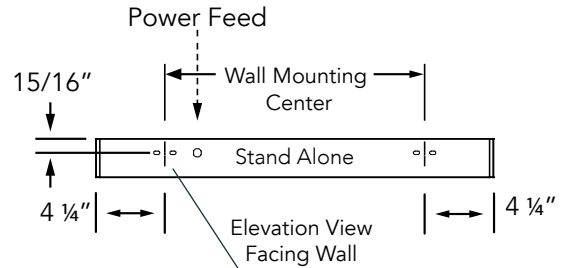

**HUNTINGTON 1 - DIRECT (DT)**

WALL | SURFACE WALL (SW) | INTEGRAL DRIVER (TD)

**STAND ALONE**

Nominal Fixture Length (ft)	Stand Alone Mounting Center (in)	Stand Alone Overall Length
2	16"	24 ½"
3	28"	36 ½"
4	40"	48 ½"
5	52"	60 ½"
6	64"	72 ½"
7	76"	84 ½"
8	88"	96 ½"

**CONTINUOUS ROW**

Elevation View Facing Wall

Nominal Fixture Length (ft)	Starter Mounting Center	Middle Mounting Center	End Mounting Center
2	16"	16"	16"
3	28"	28"	28"
4	40"	40"	40"
5	52"	52"	52"
6	64"	64"	64"
7	76"	76"	76"
8	88"	88"	88"