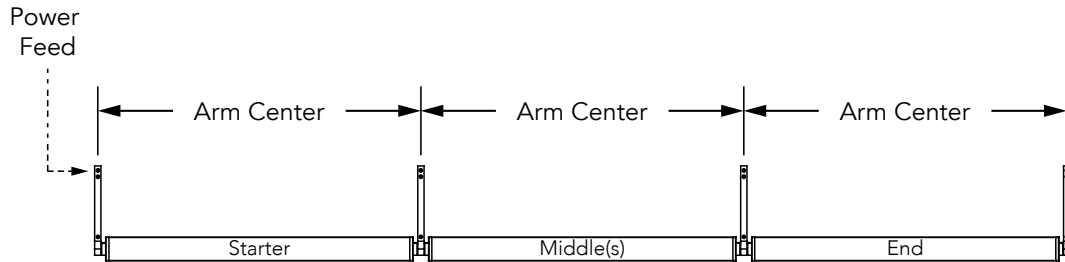

**HUNTINGTON 1 - DIRECT (DT)**

WALL | WALL ARM ROTATIONAL (WR) | INTEGRAL DRIVER (TD)

STAND ALONE

Nominal Fixture Length (ft)	Stand Alone Arm Center (in)	Stand Alone Overall Length
2	25 ¾"	26 ¼"
3	37 ¾"	38 ¼"
4	49 ¾"	50 ¼"
5	61 ¾"	62 ¼"
6	73 ¾"	74 ¼"
7	85 ¾"	86 ¼"
8	97 ¾"	98 ¼"

CONTINUOUS ROW

Nominal Fixture Length (ft)	Starter Arm Center	Middle Arm Center	End Arm Center
2	25 ¾"	25 ¾"	25 ¾"
3	37 ¾"	37 ¾"	37 ¾"
4	49 ¾"	49 ¾"	49 ¾"
5	61 ¾"	61 ¾"	61 ¾"
6	73 ¾"	73 ¾"	73 ¾"
7	85 ¾"	85 ¾"	85 ¾"
8	97 ¾"	97 ¾"	97 ¾"

Nominal Row Length (ft)	Segment Lengths (ft)	Overall Row Length	Nominal Row Length (ft)	Segment Lengths (ft)	Overall Row Length
9	5 + 4	9' 4"	29	8 + 8 + 8 + 5	29' 7 ½"
10	6 + 4	10' 4"	30	8 + 8 + 8 + 6	30' 7 ½"
11	7 + 4	11' 4"	31	8 + 8 + 8 + 7	31' 7 ½"
12	8 + 4	12' 4"	32	8 + 8 + 8 + 8	32' 7 ½"
13	8 + 5	13' 4"	34	8 + 8 + 8 + 5 + 4	33' 9 ¼"
14	8 + 6	14' 4"	35	8 + 8 + 8 + 6 + 4	34' 9 ¼"
15	8 + 7	15' 4"	36	8 + 8 + 8 + 7 + 4	35' 9 ¼"
16	8 + 8	16' 4"	37	8 + 8 + 8 + 8 + 4	36' 9 ¼"
17	8 + 5 + 4	17' 5 ¾"	38	8 + 8 + 8 + 8 + 5	37' 9 ¼"
18	8 + 6 + 4	18' 5 ¾"	39	8 + 8 + 8 + 8 + 6	38' 9 ¼"
19	8 + 7 + 4	19' 5 ¾"	40	8 + 8 + 8 + 8 + 7	39' 9 ¼"
20	8 + 8 + 4	20' 5 ¾"	41	8 + 8 + 8 + 8 + 8	40' 9 ¼"
21	8 + 8 + 5	21' 5 ¾"	42	8 + 8 + 8 + 8 + 5 + 4	41' 11"
22	8 + 8 + 6	22' 5 ¾"	43	8 + 8 + 8 + 8 + 6 + 4	42' 11"
23	8 + 8 + 7	23' 5 ¾"	44	8 + 8 + 8 + 8 + 7 + 4	43' 11"
24	8 + 8 + 8	24' 5 ¾"	45	8 + 8 + 8 + 8 + 8 + 4	44' 11"
25	8 + 8 + 5 + 4	25' 7 ½"	46	8 + 8 + 8 + 8 + 8 + 5	45' 11"
26	8 + 8 + 6 + 4	26' 7 ½"	47	8 + 8 + 8 + 8 + 8 + 6	46' 11"
27	8 + 8 + 7 + 4	27' 7 ½"	48	8 + 8 + 8 + 8 + 8 + 7	47' 11"
28	8 + 8 + 8 + 4	28' 7 ½"	49	8 + 8 + 8 + 8 + 8 + 8	48' 11"