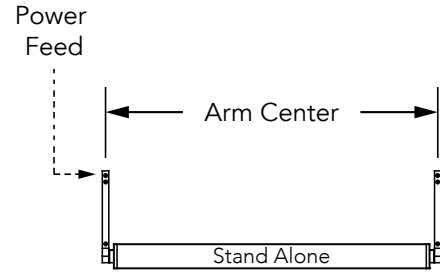

**HUNTINGTON 1 - DIRECT (DT)**

WALL | WALL ARM ROTATIONAL (WR) | INTEGRAL DRIVER (TD)

STAND ALONE

Nominal Fixture Length (ft)	Stand Alone Arm Center (in)	Stand Alone Overall Length
2	25 ¾"	26 ¼"
3	37 ¾"	38 ¼"
4	49 ¾"	50 ¼"
5	61 ¾"	62 ¼"
6	73 ¾"	74 ¼"
7	85 ¾"	86 ¼"
8	97 ¾"	98 ¼"

CONTINUOUS ROW

Nominal Fixture Length (ft)	Starter Arm Center	Middle Arm Center	End Arm Center
2	25 ¾"	25 ¾"	25 ¾"
3	37 ¾"	37 ¾"	37 ¾"
4	49 ¾"	49 ¾"	49 ¾"
5	61 ¾"	61 ¾"	61 ¾"
6	73 ¾"	73 ¾"	73 ¾"
7	85 ¾"	85 ¾"	85 ¾"
8	97 ¾"	97 ¾"	97 ¾"

Nominal Row Length (ft)	Segment Lengths (ft)	Overall Row Length	Nominal Row Length (ft)	Segment Lengths (ft)	Overall Row Length
9	5 + 4	9' 4"	29	8 + 8 + 8 + 5	29' 7 ½"
10	6 + 4	10' 4"	30	8 + 8 + 8 + 6	30' 7 ½"
11	7 + 4	11' 4"	31	8 + 8 + 8 + 7	31' 7 ½"
12	8 + 4	12' 4"	32	8 + 8 + 8 + 8	32' 7 ½"
13	8 + 5	13' 4"	34	8 + 8 + 8 + 5 + 4	33' 9 ¼"
14	8 + 6	14' 4"	35	8 + 8 + 8 + 6 + 4	34' 9 ¼"
15	8 + 7	15' 4"	36	8 + 8 + 8 + 7 + 4	35' 9 ¼"
16	8 + 8	16' 4"	37	8 + 8 + 8 + 8 + 4	36' 9 ¼"
17	8 + 5 + 4	17' 5 ¾"	38	8 + 8 + 8 + 8 + 5	37' 9 ¼"
18	8 + 6 + 4	18' 5 ¾"	39	8 + 8 + 8 + 8 + 6	38' 9 ¼"
19	8 + 7 + 4	19' 5 ¾"	40	8 + 8 + 8 + 8 + 7	39' 9 ¼"
20	8 + 8 + 4	20' 5 ¾"	41	8 + 8 + 8 + 8 + 8	40' 9 ¼"
21	8 + 8 + 5	21' 5 ¾"	42	8 + 8 + 8 + 8 + 5 + 4	41' 11"
22	8 + 8 + 6	22' 5 ¾"	43	8 + 8 + 8 + 8 + 6 + 4	42' 11"
23	8 + 8 + 7	23' 5 ¾"	44	8 + 8 + 8 + 8 + 7 + 4	43' 11"
24	8 + 8 + 8	24' 5 ¾"	45	8 + 8 + 8 + 8 + 8 + 4	44' 11"
25	8 + 8 + 5 + 4	25' 7 ½"	46	8 + 8 + 8 + 8 + 8 + 5	45' 11"
26	8 + 8 + 6 + 4	26' 7 ½"	47	8 + 8 + 8 + 8 + 8 + 6	46' 11"
27	8 + 8 + 7 + 4	27' 7 ½"	48	8 + 8 + 8 + 8 + 8 + 7	47' 11"
28	8 + 8 + 8 + 4	28' 7 ½"	49	8 + 8 + 8 + 8 + 8 + 8	48' 11"