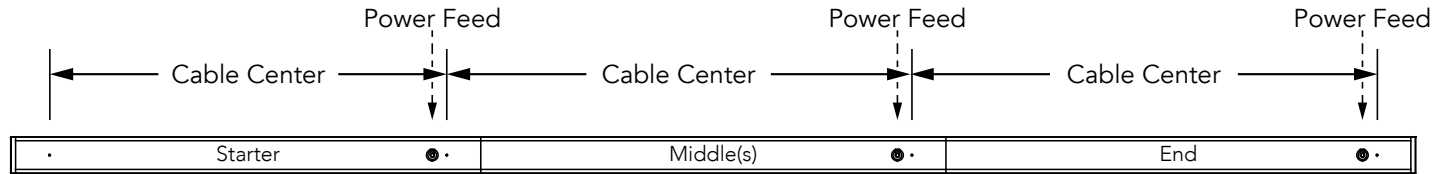

HUNTINGTON 1 - DIRECT | INDIRECT (DU)

SUSPENDED | AIRCRAFT CABLE (AC) | REMOTE DRIVER (RD) or IN-CANOPY DRIVER (CD)

STAND ALONE

Nominal Fixture Length (ft)	Stand Alone Cable Center (in)	Stand Alone Overall Length
2	20 ½"	24 ½"
3	32 ½"	36 ½"
4	44 ½"	48 ½"
5	56 ½"	60 ½"
6	68 ½"	72 ½"
7	80 ½"	84 ½"
8	92 ½"	96 ½"

CONTINUOUS ROW

Nominal Fixture Length (ft)	Starter Cable Center	Middle Cable Center	End Cable Center
2	20 ½"	24"	24"
3	32 ½"	36"	36"
4	44 ½"	48"	48"
5	56 ½"	60"	60"
6	68 ½"	72"	72"
7	80 ½"	84"	84"
8	92 ½"	96"	96"