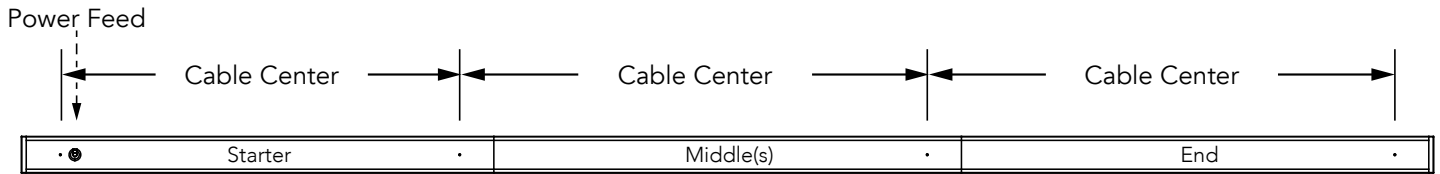

HUNTINGTON 1 - DIRECT | INDIRECT (DU)
SUSPENDED | AIRCRAFT CABLE (AC) | INTEGRAL DRIVER (TD)

STAND ALONE

Nominal Fixture Length (ft)	Stand Alone Cable Center (in)	Stand Alone Overall Length
2	20 ½"	24 ½"
3	32 ½"	36 ½"
4	44 ½"	48 ½"
5	56 ½"	60 ½"
6	68 ½"	72 ½"
7	80 ½"	84 ½"
8	92 ½"	96 ½"

CONTINUOUS ROW

Nominal Fixture Length (ft)	Starter Cable Center	Middle Cable Center	End Cable Center
2	20 ½"	24"	24"
3	32 ½"	36"	36"
4	44 ½"	48"	48"
5	56 ½"	60"	60"
6	68 ½"	72"	72"
7	80 ½"	84"	84"
8	92 ½"	96"	96"