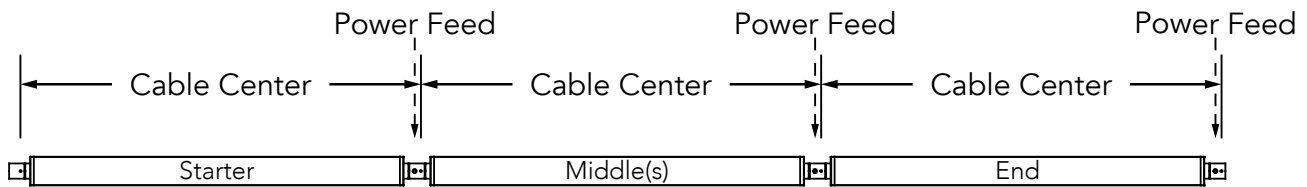

HUNTINGTON 1 - DIRECT | INDIRECT

SUSPENDED | AIRCRAFT CABLE ROTATIONAL (AR) | REMOTE DRIVER (RD) or IN-CANOPY DRIVER (CD)

STAND ALONE

Nominal Fixture Length (ft)	Stand Alone Cable Center (in)	Stand Alone Overall Length
2	26 ¼"	27 ¼"
3	38 ¼"	39 ¼"
4	50 ¼"	51 ¼"
5	62 ¼"	63 ¼"
6	74 ¼"	75 ¼"
7	86 ¼"	86 ¼"
8	98 ¼"	98 ¼"

CONTINUOUS ROW

Nominal Fixture Length (ft)	Starter Cable Center	Middle Cable Center	End Cable Center
2	26 ¼"	26 ¼"	26 ¼"
3	38 ¼"	38 ¼"	38 ¼"
4	50 ¼"	50 ¼"	50 ¼"
5	62 ¼"	62 ¼"	62 ¼"
6	74 ¼"	74 ¼"	74 ¼"
7	86 ¼"	86 ¼"	86 ¼"
8	98 ¼"	98 ¼"	98 ¼"

Nominal Row Length (ft)	Segment Lengths (ft)	Overall Row Length	Nominal Row Length (ft)	Segment Lengths (ft)	Overall Row Length
9	5 + 4	9' 5 ½"	30	8 + 8 + 8 + 5	29' 10"
10	6 + 4	10' 5 ½"	31	8 + 8 + 8 + 6	30' 10"
11	7 + 4	11' 5 ½"	32	8 + 8 + 8 + 7	31' 10"
12	8 + 4	12' 5 ½"	33	8 + 8 + 8 + 8	32' 10"
13	8 + 5	13' 5 ½"	34	8 + 8 + 8 + 5 + 4	34' ¼"
14	8 + 6	14' 5 ½"	35	8 + 8 + 8 + 6 + 4	35' ¼"
15	8 + 7	15' 5 ½"	36	8 + 8 + 8 + 7 + 4	36' ¼"
16	8 + 8	16' 5 ½"	37	8 + 8 + 8 + 8 + 4	37' ¼"
17	8 + 5 + 4	17' 7 ¾"	38	8 + 8 + 8 + 8 + 5	38' ¼"
18	8 + 6 + 4	18' 7 ¾"	39	8 + 8 + 8 + 8 + 6	39' ¼"
19	8 + 7 + 4	19' 7 ¾"	40	8 + 8 + 8 + 8 + 7	40' ¼"
20	8 + 8 + 4	20' 7 ¾"	41	8 + 8 + 8 + 8 + 8	41' ¼"
21	8 + 8 + 5	21' 7 ¾"	42	8 + 8 + 8 + 8 + 5 + 4	42' 2 ½"
22	8 + 8 + 6	22' 7 ¾"	43	8 + 8 + 8 + 8 + 6 + 4	43' 2 ½"
23	8 + 8 + 7	23' 7 ¾"	44	8 + 8 + 8 + 8 + 7 + 4	44' 2 ½"
24	8 + 8 + 8	24' 7 ¾"	45	8 + 8 + 8 + 8 + 8 + 4	45' 2 ½"
26	8 + 8 + 5 + 4	25' 10"	46	8 + 8 + 8 + 8 + 8 + 5	46' 2 ½"
27	8 + 8 + 6 + 4	26' 10"	47	8 + 8 + 8 + 8 + 8 + 6	47' 2 ½"
28	8 + 8 + 7 + 4	27' 10"	48	8 + 8 + 8 + 8 + 8 + 7	48' 2 ½"
29	8 + 8 + 8 + 4	28' 10"	49	8 + 8 + 8 + 8 + 8 + 8	49' 2 ½"