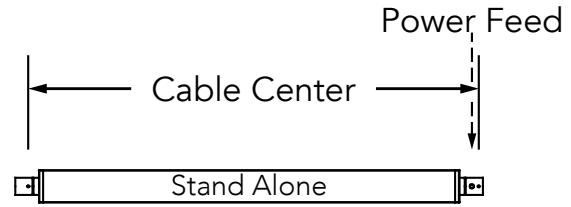

HUNTINGTON 1 - DIRECT | INDIRECT

SUSPENDED | AIRCRAFT CABLE ROTATIONAL (AR) | REMOTE DRIVER (RD) or IN-CANOPY DRIVER (CD)

STAND ALONE

Nominal Fixture Length (ft)	Stand Alone Cable Center (in)	Stand Alone Overall Length
2	26 ¼"	27 ¼"
3	38 ¼"	39 ¼"
4	50 ¼"	51 ¼"
5	62 ¼"	63 ¼"
6	74 ¼"	75 ¼"
7	86 ¼"	86 ¼"
8	98 ¼"	98 ¼"

CONTINUOUS ROW

Nominal Fixture Length (ft)	Starter Cable Center	Middle Cable Center	End Cable Center
2	26 ¼"	26 ¼"	26 ¼"
3	38 ¼"	38 ¼"	38 ¼"
4	50 ¼"	50 ¼"	50 ¼"
5	62 ¼"	62 ¼"	62 ¼"
6	74 ¼"	74 ¼"	74 ¼"
7	86 ¼"	86 ¼"	86 ¼"
8	98 ¼"	98 ¼"	98 ¼"