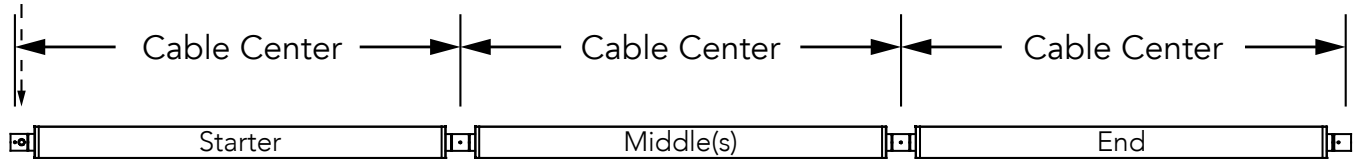

**HUNTINGTON 1 - DIRECT | INDIRECT**

SUSPENDED | AIRCRAFT CABLE ROTATIONAL (AR) | INTEGRAL DRIVER (TD)

STAND ALONE

Nominal Fixture Length (ft)	Stand Alone Cable Center (in)	Stand Alone Overall Length
2	26 ¼"	27 ¼"
3	38 ¼"	39 ¼"
4	50 ¼"	51 ¼"
5	62 ¼"	63 ¼"
6	74 ¼"	75 ¼"
7	86 ¼"	86 ¼"
8	98 ¼"	98 ¼"

CONTINUOUS ROW

Power Feed

Nominal Fixture Length (ft)	Starter Cable Center	Middle Cable Center	End Cable Center
2	26 ¼"	26 ¼"	26 ¼"
3	38 ¼"	38 ¼"	38 ¼"
4	50 ¼"	50 ¼"	50 ¼"
5	62 ¼"	62 ¼"	62 ¼"
6	74 ¼"	74 ¼"	74 ¼"
7	86 ¼"	86 ¼"	86 ¼"
8	98 ¼"	98 ¼"	98 ¼"

Nominal Row Length (ft)	Segment Lengths (ft)	Overall Row Length	Nominal Row Length (ft)	Segment Lengths (ft)	Overall Row Length
9	5 + 4	9' 5 ½"	30	8 + 8 + 8 + 5	29' 10"
10	6 + 4	10' 5 ½"	31	8 + 8 + 8 + 6	30' 10"
11	7 + 4	11' 5 ½"	32	8 + 8 + 8 + 7	31' 10"
12	8 + 4	12' 5 ½"	33	8 + 8 + 8 + 8	32' 10"
13	8 + 5	13' 5 ½"	34	8 + 8 + 8 + 5 + 4	34' ¼"
14	8 + 6	14' 5 ½"	35	8 + 8 + 8 + 6 + 4	35' ¼"
15	8 + 7	15' 5 ½"	36	8 + 8 + 8 + 7 + 4	36' ¼"
16	8 + 8	16' 5 ½"	37	8 + 8 + 8 + 8 + 4	37' ¼"
17	8 + 5 + 4	17' 7 ¾"	38	8 + 8 + 8 + 8 + 5	38' ¼"
18	8 + 6 + 4	18' 7 ¾"	39	8 + 8 + 8 + 8 + 6	39' ¼"
19	8 + 7 + 4	19' 7 ¾"	40	8 + 8 + 8 + 8 + 7	40' ¼"
20	8 + 8 + 4	20' 7 ¾"	41	8 + 8 + 8 + 8 + 8	41' ¼"
21	8 + 8 + 5	21' 7 ¾"	42	8 + 8 + 8 + 8 + 5 + 4	42' 2 ½"
22	8 + 8 + 6	22' 7 ¾"	43	8 + 8 + 8 + 8 + 6 + 4	43' 2 ½"
23	8 + 8 + 7	23' 7 ¾"	44	8 + 8 + 8 + 8 + 7 + 4	44' 2 ½"
24	8 + 8 + 8	24' 7 ¾"	45	8 + 8 + 8 + 8 + 8 + 4	45' 2 ½"
26	8 + 8 + 5 + 4	25' 10"	46	8 + 8 + 8 + 8 + 8 + 5	46' 2 ½"
27	8 + 8 + 6 + 4	26' 10"	47	8 + 8 + 8 + 8 + 8 + 6	47' 2 ½"
28	8 + 8 + 7 + 4	27' 10"	48	8 + 8 + 8 + 8 + 8 + 7	48' 2 ½"
29	8 + 8 + 8 + 4	28' 10"	49	8 + 8 + 8 + 8 + 8 + 8	49' 2 ½"