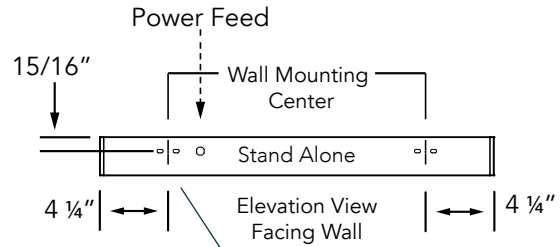

HUNTINGTON 1 - DIRECT | INDIRECT (DU)
WALL | SURFACE WALL (SW) | REMOTE DRIVER (RD)

STAND ALONE

Nominal Fixture Length (ft)	Stand Alone Mounting Center (in)	Stand Alone Overall Length
2	16"	24 ½"
3	28"	36 ½"
4	40"	48 ½"
5	52"	60 ½"
6	64"	72 ½"
7	76"	84 ½"
8	88"	96 ½"

CONTINUOUS ROW

Nominal Fixture Length (ft)	Starter Mounting Center	Middle Mounting Center	End Mounting Center
2	16"	16"	16"
3	28"	28"	28"
4	40"	40"	40"
5	52"	52"	52"
6	64"	64"	64"
7	76"	76"	76"
8	88"	88"	88"

Nominal Row Length (ft)	Segment Lengths (ft)	Overall Row Length	Nominal Row Length (ft)	Segment Lengths (ft)	Overall Row Length
9	5 + 4	9' ½"	29	8 + 8 + 8 + 5	29' ½"
10	6 + 4	10' ½"	30	8 + 8 + 8 + 6	30' ½"
11	7 + 4	11' ½"	31	8 + 8 + 8 + 7	31' ½"
12	8 + 4	12' ½"	32	8 + 8 + 8 + 8	32' ½"
13	8 + 5	13' ½"	33	8 + 8 + 8 + 5 + 4	33' ½"
14	8 + 6	14' ½"	34	8 + 8 + 8 + 6 + 4	34' ½"
15	8 + 7	15' ½"	35	8 + 8 + 8 + 7 + 4	35' ½"
16	8 + 8	16' ½"	36	8 + 8 + 8 + 8 + 4	36' ½"
17	8 + 5 + 4	17' ½"	37	8 + 8 + 8 + 8 + 5	37' ½"
18	8 + 6 + 4	18' ½"	38	8 + 8 + 8 + 8 + 6	38' ½"
19	8 + 7 + 4	19' ½"	39	8 + 8 + 8 + 8 + 7	39' ½"
20	8 + 8 + 4	20' ½"	40	8 + 8 + 8 + 8 + 8	40' ½"
21	8 + 8 + 5	21' ½"	41	8 + 8 + 8 + 8 + 5 + 4	41' ½"
22	8 + 8 + 6	22' ½"	42	8 + 8 + 8 + 8 + 6 + 4	42' ½"
23	8 + 8 + 7	23' ½"	43	8 + 8 + 8 + 8 + 7 + 4	43' ½"
24	8 + 8 + 8	24' ½"	44	8 + 8 + 8 + 8 + 8 + 4	44' ½"
25	8 + 8 + 5 + 4	25' ½"	45	8 + 8 + 8 + 8 + 8 + 5	45' ½"
26	8 + 8 + 6 + 4	26' ½"	46	8 + 8 + 8 + 8 + 8 + 6	46' ½"
27	8 + 8 + 7 + 4	27' ½"	47	8 + 8 + 8 + 8 + 8 + 7	47' ½"
28	8 + 8 + 8 + 4	28' ½"	48	8 + 8 + 8 + 8 + 8 + 8	48' ½"