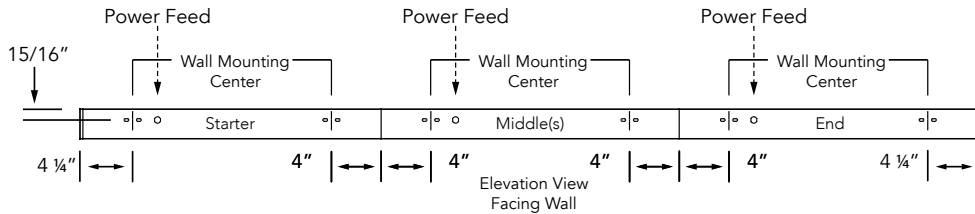

HUNTINGTON 1 - DIRECT | INDIRECT (DU)
WALL | SURFACE WALL (SW) | REMOTE DRIVER (RD)

STAND ALONE

Nominal Fixture Length (ft)	Stand Alone Mounting Center (in)	Stand Alone Overall Length
2	16"	24 ½"
3	28"	36 ½"
4	40"	48 ½"
5	52"	60 ½"
6	64"	72 ½"
7	76"	84 ½"
8	88"	96 ½"

CONTINUOUS ROW

Nominal Fixture Length (ft)	Starter Mounting Center	Middle Mounting Center	End Mounting Center
2	16"	16"	16"
3	28"	28"	28"
4	40"	40"	40"
5	52"	52"	52"
6	64"	64"	64"
7	76"	76"	76"
8	88"	88"	88"