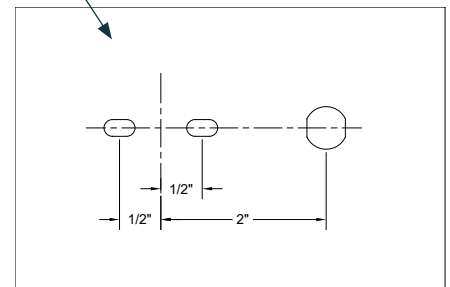

HUNTINGTON 1 - DIRECT | INDIRECT (DU)
WALL | SURFACE WALL (SW) | REMOTE DRIVER (RD)

STAND ALONE

Nominal Fixture Length (ft)	Stand Alone Mounting Center (in)	Stand Alone Overall Length
2	16"	24 ½"
3	28"	36 ½"
4	40"	48 ½"
5	52"	60 ½"
6	64"	72 ½"
7	76"	84 ½"
8	88"	96 ½"

CONTINUOUS ROW

Nominal Fixture Length (ft)	Starter Mounting Center	Middle Mounting Center	End Mounting Center
2	16"	16"	16"
3	28"	28"	28"
4	40"	40"	40"
5	52"	52"	52"
6	64"	64"	64"
7	76"	76"	76"
8	88"	88"	88"

Nominal Row Length (ft)	Segment Lengths (ft)	Overall Row Length	Nominal Row Length (ft)	Segment Lengths (ft)	Overall Row Length
9	5 + 4	9' ½"	29	8 + 8 + 8 + 5	29' ½"
10	6 + 4	10' ½"	30	8 + 8 + 8 + 6	30' ½"
11	7 + 4	11' ½"	31	8 + 8 + 8 + 7	31' ½"
12	8 + 4	12' ½"	32	8 + 8 + 8 + 8	32' ½"
13	8 + 5	13' ½"	33	8 + 8 + 8 + 5 + 4	33' ½"
14	8 + 6	14' ½"	34	8 + 8 + 8 + 6 + 4	34' ½"
15	8 + 7	15' ½"	35	8 + 8 + 8 + 7 + 4	35' ½"
16	8 + 8	16' ½"	36	8 + 8 + 8 + 8 + 4	36' ½"
17	8 + 5 + 4	17' ½"	37	8 + 8 + 8 + 8 + 5	37' ½"
18	8 + 6 + 4	18' ½"	38	8 + 8 + 8 + 8 + 6	38' ½"
19	8 + 7 + 4	19' ½"	39	8 + 8 + 8 + 8 + 7	39' ½"
20	8 + 8 + 4	20' ½"	40	8 + 8 + 8 + 8 + 8	40' ½"
21	8 + 8 + 5	21' ½"	41	8 + 8 + 8 + 8 + 5 + 4	41' ½"
22	8 + 8 + 6	22' ½"	42	8 + 8 + 8 + 8 + 6 + 4	42' ½"
23	8 + 8 + 7	23' ½"	43	8 + 8 + 8 + 8 + 7 + 4	43' ½"
24	8 + 8 + 8	24' ½"	44	8 + 8 + 8 + 8 + 8 + 4	44' ½"
25	8 + 8 + 5 + 4	25' ½"	45	8 + 8 + 8 + 8 + 8 + 5	45' ½"
26	8 + 8 + 6 + 4	26' ½"	46	8 + 8 + 8 + 8 + 8 + 6	46' ½"
27	8 + 8 + 7 + 4	27' ½"	47	8 + 8 + 8 + 8 + 8 + 7	47' ½"
28	8 + 8 + 8 + 4	28' ½"	48	8 + 8 + 8 + 8 + 8 + 8	48' ½"