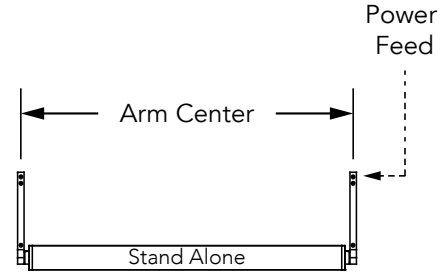

**HUNTINGTON 1 - DIRECT | INDIRECT (DU)**  
WALL | WALL ARM ROTATIONAL (WR) | REMOTE DRIVER (RD)

STAND ALONE

Nominal Fixture Length (ft)	Stand Alone Arm Centers (in)	Stand Alone Overall Length
2	25 ¾"	26 ¼"
3	37 ¾"	38 ¼"
4	49 ¾"	50 ¼"
5	61 ¾"	62 ¼"
6	73 ¾"	74 ¼"
7	85 ¾"	86 ¼"
8	97 ¾"	98 ¼"

CONTINUOUS ROW

Nominal Fixture Length (ft)	Starter Arm Center	Middle Arm Center	End Arm Center
2	25 ¾"	25 ¾"	25 ¾"
3	37 ¾"	37 ¾"	37 ¾"
4	49 ¾"	49 ¾"	49 ¾"
5	61 ¾"	61 ¾"	61 ¾"
6	73 ¾"	73 ¾"	73 ¾"
7	85 ¾"	85 ¾"	85 ¾"
8	97 ¾"	97 ¾"	97 ¾"