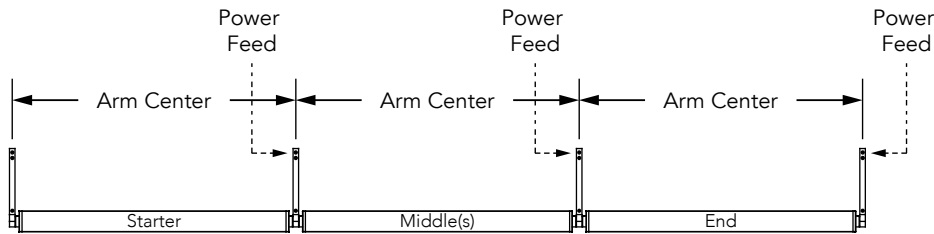

**HUNTINGTON 1 - DIRECT | INDIRECT (DU)**  
WALL | WALL ARM ROTATIONAL (WR) | REMOTE DRIVER (RD)

STAND ALONE

Nominal Fixture Length (ft)	Stand Alone Arm Centers (in)	Stand Alone Overall Length
2	25 ¾"	26 ¼"
3	37 ¾"	38 ¼"
4	49 ¾"	50 ¼"
5	61 ¾"	62 ¼"
6	73 ¾"	74 ¼"
7	85 ¾"	86 ¼"
8	97 ¾"	98 ¼"

CONTINUOUS ROW

Nominal Fixture Length (ft)	Starter Arm Center	Middle Arm Center	End Arm Center
2	25 ¾"	25 ¾"	25 ¾"
3	37 ¾"	37 ¾"	37 ¾"
4	49 ¾"	49 ¾"	49 ¾"
5	61 ¾"	61 ¾"	61 ¾"
6	73 ¾"	73 ¾"	73 ¾"
7	85 ¾"	85 ¾"	85 ¾"
8	97 ¾"	97 ¾"	97 ¾"

Nominal Row Length (ft)	Segment Lengths (ft)	Overall Row Length	Nominal Row Length (ft)	Segment Lengths (ft)	Overall Row Length
9	5 + 4	9' 4"	29	8 + 8 + 8 + 5	29' 7 ½"
10	6 + 4	10' 4"	30	8 + 8 + 8 + 6	30' 7 ½"
11	7 + 4	11' 4"	31	8 + 8 + 8 + 7	31' 7 ½"
12	8 + 4	12' 4"	32	8 + 8 + 8 + 8	32' 7 ½"
13	8 + 5	13' 4"	34	8 + 8 + 8 + 5 + 4	33' 9 ¼"
14	8 + 6	14' 4"	35	8 + 8 + 8 + 6 + 4	34' 9 ¼"
15	8 + 7	15' 4"	36	8 + 8 + 8 + 7 + 4	35' 9 ¼"
16	8 + 8	16' 4"	37	8 + 8 + 8 + 8 + 4	36' 9 ¼"
17	8 + 5 + 4	17' 5 ¾"	38	8 + 8 + 8 + 8 + 5	37' 9 ¼"
18	8 + 6 + 4	18' 5 ¾"	39	8 + 8 + 8 + 8 + 6	38' 9 ¼"
19	8 + 7 + 4	19' 5 ¾"	40	8 + 8 + 8 + 8 + 7	39' 9 ¼"
20	8 + 8 + 4	20' 5 ¾"	41	8 + 8 + 8 + 8 + 8	40' 9 ¼"
21	8 + 8 + 5	21' 5 ¾"	42	8 + 8 + 8 + 8 + 5 + 4	41' 11"
22	8 + 8 + 6	22' 5 ¾"	43	8 + 8 + 8 + 8 + 6 + 4	42' 11"
23	8 + 8 + 7	23' 5 ¾"	44	8 + 8 + 8 + 8 + 7 + 4	43' 11"
24	8 + 8 + 8	24' 5 ¾"	45	8 + 8 + 8 + 8 + 8 + 4	44' 11"
25	8 + 8 + 5 + 4	25' 7 ½"	46	8 + 8 + 8 + 8 + 8 + 5	45' 11"
26	8 + 8 + 6 + 4	26' 7 ½"	47	8 + 8 + 8 + 8 + 8 + 6	46' 11"
27	8 + 8 + 7 + 4	27' 7 ½"	48	8 + 8 + 8 + 8 + 8 + 7	47' 11"
28	8 + 8 + 8 + 4	28' 7 ½"	49	8 + 8 + 8 + 8 + 8 + 8	48' 11"