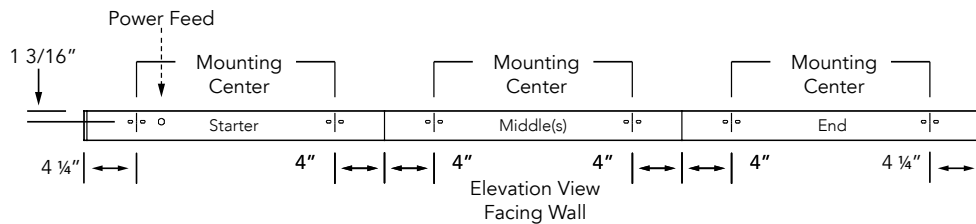

HUNTINGTON 1 - DIRECT | INDIRECT (DU)
WALL | SURFACE WALL (SW) | INTEGRAL DRIVER (TD)

STAND ALONE

Nominal Fixture Length (ft)	Stand Alone Mounting Center (in)	Stand Alone Overall Length
2	16"	24 ½"
3	28"	36 ½"
4	40"	48 ½"
5	52"	60 ½"
6	64"	72 ½"
7	76"	84 ½"
8	88"	96 ½"

CONTINUOUS ROW

Nominal Fixture Length (ft)	Starter Mounting Center	Middle Mounting Center	End Mounting Center
2	16"	16"	16"
3	28"	28"	28"
4	40"	40"	40"
5	52"	52"	52"
6	64"	64"	64"
7	76"	76"	76"
8	88"	88"	88"

Nominal Row Length (ft)	Segment Lengths (ft)	Overall Row Length	Nominal Row Length (ft)	Segment Lengths (ft)	Overall Row Length
9	5 + 4	9' ½"	29	8 + 8 + 8 + 5	29' ½"
10	6 + 4	10' ½"	30	8 + 8 + 8 + 6	30' ½"
11	7 + 4	11' ½"	31	8 + 8 + 8 + 7	31' ½"
12	8 + 4	12' ½"	32	8 + 8 + 8 + 8	32' ½"
13	8 + 5	13' ½"	33	8 + 8 + 8 + 5 + 4	33' ½"
14	8 + 6	14' ½"	34	8 + 8 + 8 + 6 + 4	34' ½"
15	8 + 7	15' ½"	35	8 + 8 + 8 + 7 + 4	35' ½"
16	8 + 8	16' ½"	36	8 + 8 + 8 + 8 + 4	36' ½"
17	8 + 5 + 4	17' ½"	37	8 + 8 + 8 + 8 + 5	37' ½"
18	8 + 6 + 4	18' ½"	38	8 + 8 + 8 + 8 + 6	38' ½"
19	8 + 7 + 4	19' ½"	39	8 + 8 + 8 + 8 + 7	39' ½"
20	8 + 8 + 4	20' ½"	40	8 + 8 + 8 + 8 + 8	40' ½"
21	8 + 8 + 5	21' ½"	41	8 + 8 + 8 + 8 + 5 + 4	41' ½"
22	8 + 8 + 6	22' ½"	42	8 + 8 + 8 + 8 + 6 + 4	42' ½"
23	8 + 8 + 7	23' ½"	43	8 + 8 + 8 + 8 + 7 + 4	43' ½"
24	8 + 8 + 8	24' ½"	44	8 + 8 + 8 + 8 + 8 + 4	44' ½"
25	8 + 8 + 5 + 4	25' ½"	45	8 + 8 + 8 + 8 + 8 + 5	45' ½"
26	8 + 8 + 6 + 4	26' ½"	46	8 + 8 + 8 + 8 + 8 + 6	46' ½"
27	8 + 8 + 7 + 4	27' ½"	47	8 + 8 + 8 + 8 + 8 + 7	47' ½"
28	8 + 8 + 8 + 4	28' ½"	48	8 + 8 + 8 + 8 + 8 + 8	48' ½"