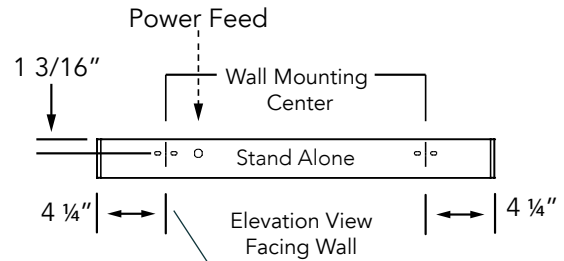

HUNTINGTON 1 - DIRECT | INDIRECT (DU)
WALL | SURFACE WALL (SW) | INTEGRAL DRIVER (TD)

STAND ALONE

Nominal Fixture Length (ft)	Stand Alone Mounting Center (in)	Stand Alone Overall Length
2	16"	24 ½"
3	28"	36 ½"
4	40"	48 ½"
5	52"	60 ½"
6	64"	72 ½"
7	76"	84 ½"
8	88"	96 ½"

CONTINUOUS ROW

Nominal Fixture Length (ft)	Starter Mounting Center	Middle Mounting Center	End Mounting Center
2	16"	16"	16"
3	28"	28"	28"
4	40"	40"	40"
5	52"	52"	52"
6	64"	64"	64"
7	76"	76"	76"
8	88"	88"	88"