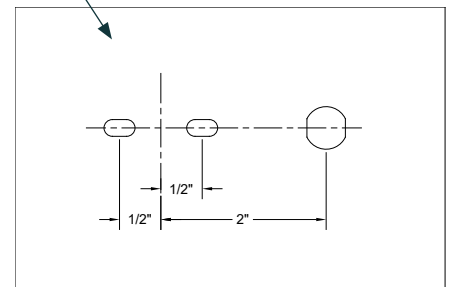

HUNTINGTON 1 - DIRECT | INDIRECT (DU)
WALL | SURFACE WALL (SW) | INTEGRAL DRIVER (TD)

STAND ALONE

Nominal Fixture Length (ft)	Stand Alone Mounting Center (in)	Stand Alone Overall Length
2	16"	24 ½"
3	28"	36 ½"
4	40"	48 ½"
5	52"	60 ½"
6	64"	72 ½"
7	76"	84 ½"
8	88"	96 ½"

CONTINUOUS ROW

Nominal Fixture Length (ft)	Starter Mounting Center	Middle Mounting Center	End Mounting Center
2	16"	16"	16"
3	28"	28"	28"
4	40"	40"	40"
5	52"	52"	52"
6	64"	64"	64"
7	76"	76"	76"
8	88"	88"	88"

Nominal Row Length (ft)	Segment Lengths (ft)	Overall Row Length	Nominal Row Length (ft)	Segment Lengths (ft)	Overall Row Length
9	5 + 4	9' ½"	29	8 + 8 + 8 + 5	29' ½"
10	6 + 4	10' ½"	30	8 + 8 + 8 + 6	30' ½"
11	7 + 4	11' ½"	31	8 + 8 + 8 + 7	31' ½"
12	8 + 4	12' ½"	32	8 + 8 + 8 + 8	32' ½"
13	8 + 5	13' ½"	33	8 + 8 + 8 + 5 + 4	33' ½"
14	8 + 6	14' ½"	34	8 + 8 + 8 + 6 + 4	34' ½"
15	8 + 7	15' ½"	35	8 + 8 + 8 + 7 + 4	35' ½"
16	8 + 8	16' ½"	36	8 + 8 + 8 + 8 + 4	36' ½"
17	8 + 5 + 4	17' ½"	37	8 + 8 + 8 + 8 + 5	37' ½"
18	8 + 6 + 4	18' ½"	38	8 + 8 + 8 + 8 + 6	38' ½"
19	8 + 7 + 4	19' ½"	39	8 + 8 + 8 + 8 + 7	39' ½"
20	8 + 8 + 4	20' ½"	40	8 + 8 + 8 + 8 + 8	40' ½"
21	8 + 8 + 5	21' ½"	41	8 + 8 + 8 + 8 + 5 + 4	41' ½"
22	8 + 8 + 6	22' ½"	42	8 + 8 + 8 + 8 + 6 + 4	42' ½"
23	8 + 8 + 7	23' ½"	43	8 + 8 + 8 + 8 + 7 + 4	43' ½"
24	8 + 8 + 8	24' ½"	44	8 + 8 + 8 + 8 + 8 + 4	44' ½"
25	8 + 8 + 5 + 4	25' ½"	45	8 + 8 + 8 + 8 + 8 + 5	45' ½"
26	8 + 8 + 6 + 4	26' ½"	46	8 + 8 + 8 + 8 + 8 + 6	46' ½"
27	8 + 8 + 7 + 4	27' ½"	47	8 + 8 + 8 + 8 + 8 + 7	47' ½"
28	8 + 8 + 8 + 4	28' ½"	48	8 + 8 + 8 + 8 + 8 + 8	48' ½"