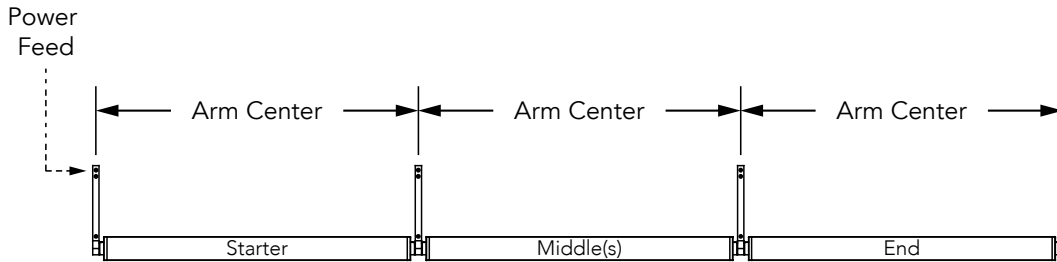

**HUNTINGTON 1 - DIRECT | INDIRECT (DU)**  
WALL | WALL ARM ROTATIONAL (WR) | INTEGRAL DRIVER (TD)

STAND ALONE

Nominal Fixture Length (ft)	Stand Alone Arm Center (in)	Stand Alone Overall Length
2	25 ¾"	26 ¼"
3	37 ¾"	38 ¼"
4	49 ¾"	50 ¼"
5	61 ¾"	62 ¼"
6	73 ¾"	74 ¼"
7	85 ¾"	86 ¼"
8	97 ¾"	98 ¼"

CONTINUOUS ROW

Nominal Fixture Length (ft)	Starter Arm Center	Middle Arm Center	End Arm Center
2	25 ¾"	25 ¾"	25 ¾"
3	37 ¾"	37 ¾"	37 ¾"
4	49 ¾"	49 ¾"	49 ¾"
5	61 ¾"	61 ¾"	61 ¾"
6	73 ¾"	73 ¾"	73 ¾"
7	85 ¾"	85 ¾"	85 ¾"
8	97 ¾"	97 ¾"	97 ¾"

Nominal Row Length (ft)	Segment Lengths (ft)	Overall Row Length	Nominal Row Length (ft)	Segment Lengths (ft)	Overall Row Length
9	5 + 4	9' 4"	29	8 + 8 + 8 + 5	29' 7 ½"
10	6 + 4	10' 4"	30	8 + 8 + 8 + 6	30' 7 ½"
11	7 + 4	11' 4"	31	8 + 8 + 8 + 7	31' 7 ½"
12	8 + 4	12' 4"	32	8 + 8 + 8 + 8	32' 7 ½"
13	8 + 5	13' 4"	34	8 + 8 + 8 + 5 + 4	33' 9 ¼"
14	8 + 6	14' 4"	35	8 + 8 + 8 + 6 + 4	34' 9 ¼"
15	8 + 7	15' 4"	36	8 + 8 + 8 + 7 + 4	35' 9 ¼"
16	8 + 8	16' 4"	37	8 + 8 + 8 + 8 + 4	36' 9 ¼"
17	8 + 5 + 4	17' 5 ¾"	38	8 + 8 + 8 + 8 + 5	37' 9 ¼"
18	8 + 6 + 4	18' 5 ¾"	39	8 + 8 + 8 + 8 + 6	38' 9 ¼"
19	8 + 7 + 4	19' 5 ¾"	40	8 + 8 + 8 + 8 + 7	39' 9 ¼"
20	8 + 8 + 4	20' 5 ¾"	41	8 + 8 + 8 + 8 + 8	40' 9 ¼"
21	8 + 8 + 5	21' 5 ¾"	42	8 + 8 + 8 + 8 + 5 + 4	41' 11"
22	8 + 8 + 6	22' 5 ¾"	43	8 + 8 + 8 + 8 + 6 + 4	42' 11"
23	8 + 8 + 7	23' 5 ¾"	44	8 + 8 + 8 + 8 + 7 + 4	43' 11"
24	8 + 8 + 8	24' 5 ¾"	45	8 + 8 + 8 + 8 + 8 + 4	44' 11"
25	8 + 8 + 5 + 4	25' 7 ½"	46	8 + 8 + 8 + 8 + 8 + 5	45' 11"
26	8 + 8 + 6 + 4	26' 7 ½"	47	8 + 8 + 8 + 8 + 8 + 6	46' 11"
27	8 + 8 + 7 + 4	27' 7 ½"	48	8 + 8 + 8 + 8 + 8 + 7	47' 11"
28	8 + 8 + 8 + 4	28' 7 ½"	49	8 + 8 + 8 + 8 + 8 + 8	48' 11"