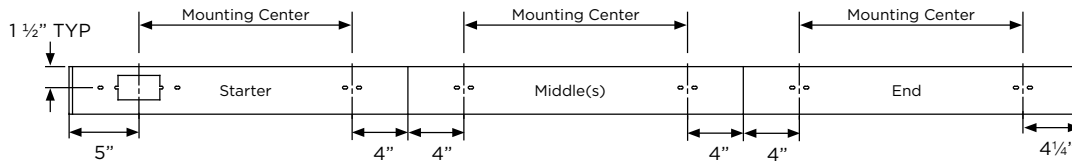

HUNTINGTON 3 - DIRECT (DT)

WALL | SURFACE WALL (SW) | INTEGRAL DRIVER (TD)

STAND ALONE

Nominal Fixture Length (ft)	Stand Alone Mounting Center (in)	Stand Alone Overall Length
2	15 ¼"	24 ½"
3	27 ¼"	36 ½"
4	39 ¼"	48 ½"
5	51 ¼"	60 ½"
6	63 ¼"	72 ½"
7	75 ¼"	84 ½"
8	87 ¼"	96 ½"

Elevation View Facing Wall

CONTINUOUS ROW

Elevation View Facing Wall

Nominal Fixture Length (ft)	Starter Mounting Center	Middle Mounting Center	End Mounting Center
2	15 ¼"	16"	16"
3	27 ¼"	28"	28"
4	39 ¼"	40"	40"
5	51 ¼"	52"	52"
6	63 ¼"	64"	64"
7	75 ¼"	76"	76"
8	87 ¼"	88"	88"

Nominal Row Length (ft)	Segment Lengths (ft)	Overall Row Length	Nominal Row Length (ft)	Segment Lengths (ft)	Overall Row Length
9	5 + 4	9' ½"	29	8 + 8 + 8 + 5	29' ½"
10	6 + 4	10' ½"	30	8 + 8 + 8 + 6	30' ½"
11	7 + 4	11' ½"	31	8 + 8 + 8 + 7	31' ½"
12	8 + 4	12' ½"	32	8 + 8 + 8 + 8	32' ½"
13	8 + 5	13' ½"	33	8 + 8 + 8 + 5 + 4	33' ½"
14	8 + 6	14' ½"	34	8 + 8 + 8 + 6 + 4	34' ½"
15	8 + 7	15' ½"	35	8 + 8 + 8 + 7 + 4	35' ½"
16	8 + 8	16' ½"	36	8 + 8 + 8 + 8 + 4	36' ½"
17	8 + 5 + 4	17' ½"	37	8 + 8 + 8 + 8 + 5	37' ½"
18	8 + 6 + 4	18' ½"	38	8 + 8 + 8 + 8 + 6	38' ½"
19	8 + 7 + 4	19' ½"	39	8 + 8 + 8 + 8 + 7	39' ½"
20	8 + 8 + 4	20' ½"	40	8 + 8 + 8 + 8 + 8	40' ½"
21	8 + 8 + 5	21' ½"	41	8 + 8 + 8 + 8 + 5 + 4	41' ½"
22	8 + 8 + 6	22' ½"	42	8 + 8 + 8 + 8 + 6 + 4	42' ½"
23	8 + 8 + 7	23' ½"	43	8 + 8 + 8 + 8 + 7 + 4	43' ½"
24	8 + 8 + 8	24' ½"	44	8 + 8 + 8 + 8 + 8 + 4	44' ½"
25	8 + 8 + 5 + 4	25' ½"	45	8 + 8 + 8 + 8 + 8 + 5	45' ½"
26	8 + 8 + 6 + 4	26' ½"	46	8 + 8 + 8 + 8 + 8 + 6	46' ½"
27	8 + 8 + 7 + 4	27' ½"	47	8 + 8 + 8 + 8 + 8 + 7	47' ½"
28	8 + 8 + 8 + 4	28' ½"	48	8 + 8 + 8 + 8 + 8 + 8	48' ½"