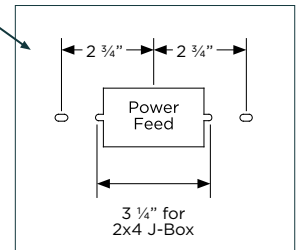

HUNTINGTON 3 - DIRECT (DT)

WALL | SURFACE WALL (SW) | INTEGRAL DRIVER (TD)

STAND ALONE

Nominal Fixture Length (ft)	Stand Alone Mounting Center (in)	Stand Alone Overall Length
2	15 ¼"	24 ½"
3	27 ¼"	36 ½"
4	39 ¼"	48 ½"
5	51 ¼"	60 ½"
6	63 ¼"	72 ½"
7	75 ¼"	84 ½"
8	87 ¼"	96 ½"

Elevation View Facing Wall

CONTINUOUS ROW

Elevation View Facing Wall

Nominal Fixture Length (ft)	Starter Mounting Center	Middle Mounting Center	End Mounting Center
2	15 ¼"	16"	16"
3	27 ¼"	28"	28"
4	39 ¼"	40"	40"
5	51 ¼"	52"	52"
6	63 ¼"	64"	64"
7	75 ¼"	76"	76"
8	87 ¼"	88"	88"