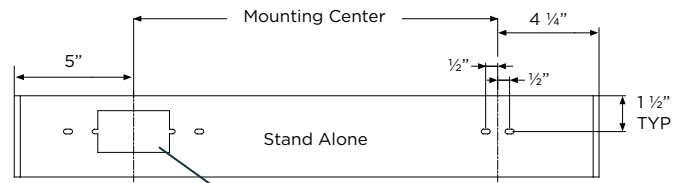

HUNTINGTON 3 - DIRECT (DT)

WALL | SURFACE WALL (SW) | INTEGRAL DRIVER (TD)

STAND ALONE

Nominal Fixture Length (ft)	Stand Alone Mounting Center (in)	Stand Alone Overall Length
2	15 ¼"	24 ½"
3	27 ¼"	36 ½"
4	39 ¼"	48 ½"
5	51 ¼"	60 ½"
6	63 ¼"	72 ½"
7	75 ¼"	84 ½"
8	87 ¼"	96 ½"

Elevation View Facing Wall

CONTINUOUS ROW

Elevation View Facing Wall

Nominal Fixture Length (ft)	Starter Mounting Center	Middle Mounting Center	End Mounting Center
2	15 ¼"	16"	16"
3	27 ¼"	28"	28"
4	39 ¼"	40"	40"
5	51 ¼"	52"	52"
6	63 ¼"	64"	64"
7	75 ¼"	76"	76"
8	87 ¼"	88"	88"

Nominal Row Length (ft)	Segment Lengths (ft)	Overall Row Length	Nominal Row Length (ft)	Segment Lengths (ft)	Overall Row Length
9	5 + 4	9' ½"	29	8 + 8 + 8 + 5	29' ½"
10	6 + 4	10' ½"	30	8 + 8 + 8 + 6	30' ½"
11	7 + 4	11' ½"	31	8 + 8 + 8 + 7	31' ½"
12	8 + 4	12' ½"	32	8 + 8 + 8 + 8	32' ½"
13	8 + 5	13' ½"	33	8 + 8 + 8 + 5 + 4	33' ½"
14	8 + 6	14' ½"	34	8 + 8 + 8 + 6 + 4	34' ½"
15	8 + 7	15' ½"	35	8 + 8 + 8 + 7 + 4	35' ½"
16	8 + 8	16' ½"	36	8 + 8 + 8 + 8 + 4	36' ½"
17	8 + 5 + 4	17' ½"	37	8 + 8 + 8 + 8 + 5	37' ½"
18	8 + 6 + 4	18' ½"	38	8 + 8 + 8 + 8 + 6	38' ½"
19	8 + 7 + 4	19' ½"	39	8 + 8 + 8 + 8 + 7	39' ½"
20	8 + 8 + 4	20' ½"	40	8 + 8 + 8 + 8 + 8	40' ½"
21	8 + 8 + 5	21' ½"	41	8 + 8 + 8 + 8 + 5 + 4	41' ½"
22	8 + 8 + 6	22' ½"	42	8 + 8 + 8 + 8 + 6 + 4	42' ½"
23	8 + 8 + 7	23' ½"	43	8 + 8 + 8 + 8 + 7 + 4	43' ½"
24	8 + 8 + 8	24' ½"	44	8 + 8 + 8 + 8 + 8 + 4	44' ½"
25	8 + 8 + 5 + 4	25' ½"	45	8 + 8 + 8 + 8 + 8 + 5	45' ½"
26	8 + 8 + 6 + 4	26' ½"	46	8 + 8 + 8 + 8 + 8 + 6	46' ½"
27	8 + 8 + 7 + 4	27' ½"	47	8 + 8 + 8 + 8 + 8 + 7	47' ½"
28	8 + 8 + 8 + 4	28' ½"	48	8 + 8 + 8 + 8 + 8 + 8	48' ½"