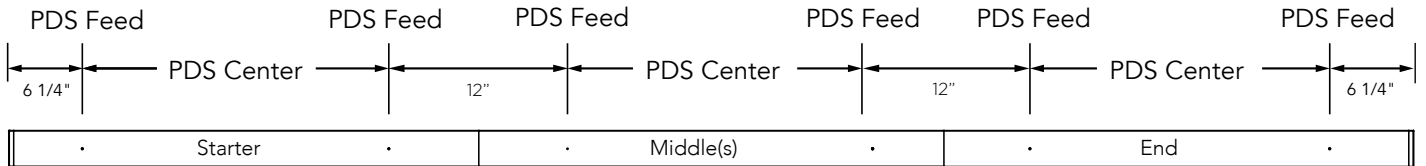

**HUNTINGTON 1 - DIRECT (DT)**

SUSPENDED | POWER DOWN SUSPENSION (PDS) | REMOTE DRIVER (RD) or IN-CANOPY DRIVER (CD)

STAND ALONE

Nominal Fixture Length (ft)	Stand Alone Cable Center (in)	Stand Alone Overall Length
2	12"	24 ½"
3	24"	36 ½"
4	36"	48 ½"
5	48"	60 ½"
6	60"	72 ½"
7	72"	84 ½"
8	84"	96 ½"

CONTINUOUS ROW

Nominal Fixture Length (ft)	STARTER PDS Center	MIDDLE PDS Center	END PDS Center
2	12"	12"	12"
3	24"	24"	24"
4	36"	36"	36"
5	48"	48"	48"
6	60"	60"	60"
7	72"	72"	72"
8	84"	84"	84"

Nominal Row Length (ft)	Segment Lengths (ft)	Overall Row Length	Nominal Row Length (ft)	Segment Lengths (ft)	Overall Row Length
9	5 + 4	9' ½"	29	8 + 8 + 8 + 5	29' ½"
10	6 + 4	10' ½"	30	8 + 8 + 8 + 6	30' ½"
11	7 + 4	11' ½"	31	8 + 8 + 8 + 7	31' ½"
12	8 + 4	12' ½"	32	8 + 8 + 8 + 8	32' ½"
13	8 + 5	13' ½"	33	8 + 8 + 8 + 5 + 4	33' ½"
14	8 + 6	14' ½"	34	8 + 8 + 8 + 6 + 4	34' ½"
15	8 + 7	15' ½"	35	8 + 8 + 8 + 7 + 4	35' ½"
16	8 + 8	16' ½"	36	8 + 8 + 8 + 8 + 4	36' ½"
17	8 + 5 + 4	17' ½"	37	8 + 8 + 8 + 8 + 5	37' ½"
18	8 + 6 + 4	18' ½"	38	8 + 8 + 8 + 8 + 6	38' ½"
19	8 + 7 + 4	19' ½"	39	8 + 8 + 8 + 8 + 7	39' ½"
20	8 + 8 + 4	20' ½"	40	8 + 8 + 8 + 8 + 8	40' ½"
21	8 + 8 + 5	21' ½"	41	8 + 8 + 8 + 8 + 5 + 4	41' ½"
22	8 + 8 + 6	22' ½"	42	8 + 8 + 8 + 8 + 6 + 4	42' ½"
23	8 + 8 + 7	23' ½"	43	8 + 8 + 8 + 8 + 7 + 4	43' ½"
24	8 + 8 + 8	24' ½"	44	8 + 8 + 8 + 8 + 8 + 4	44' ½"
25	8 + 8 + 5 + 4	25' ½"	45	8 + 8 + 8 + 8 + 8 + 5	45' ½"
26	8 + 8 + 6 + 4	26' ½"	46	8 + 8 + 8 + 8 + 8 + 6	46' ½"
27	8 + 8 + 7 + 4	27' ½"	47	8 + 8 + 8 + 8 + 8 + 7	47' ½"
28	8 + 8 + 8 + 4	28' ½"	48	8 + 8 + 8 + 8 + 8 + 8	48' ½"