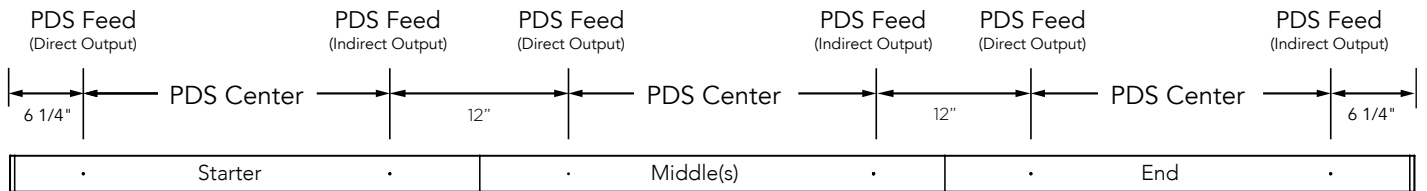

## HUNTINGTON 1 - DIRECT | INDIRECT (DU)

SUSPENDED | POWER DOWN SUSPENSION (PDS) | REMOTE DRIVER (RD) or IN-CANOPY DRIVER (CD)

### STAND ALONE

Nominal Fixture Length (ft)	Stand Alone Cable Center (in)	Stand Alone Overall Length
2	12"	24 ½"
3	24"	36 ½"
4	36"	48 ½"
5	48"	60 ½"
6	60"	72 ½"
7	72"	84 ½"
8	84"	96 ½"

### CONTINUOUS ROW

Nominal Fixture Length (ft)	STARTER PDS Center	MIDDLE PDS Center	END PDS Center
2	12"	12"	12"
3	24"	24"	24"
4	36"	36"	36"
5	48"	48"	48"
6	60"	60"	60"
7	72"	72"	72"
8	84"	84"	84"

Nominal Row Length (ft)	Segment Lengths (ft)	Overall Row Length	Nominal Row Length (ft)	Segment Lengths (ft)	Overall Row Length
9	5 + 4	9' ½"	29	8 + 8 + 8 + 5	29' ½"
10	6 + 4	10' ½"	30	8 + 8 + 8 + 6	30' ½"
11	7 + 4	11' ½"	31	8 + 8 + 8 + 7	31' ½"
12	8 + 4	12' ½"	32	8 + 8 + 8 + 8	32' ½"
13	8 + 5	13' ½"	33	8 + 8 + 8 + 5 + 4	33' ½"
14	8 + 6	14' ½"	34	8 + 8 + 8 + 6 + 4	34' ½"
15	8 + 7	15' ½"	35	8 + 8 + 8 + 7 + 4	35' ½"
16	8 + 8	16' ½"	36	8 + 8 + 8 + 8 + 4	36' ½"
17	8 + 5 + 4	17' ½"	37	8 + 8 + 8 + 8 + 5	37' ½"
18	8 + 6 + 4	18' ½"	38	8 + 8 + 8 + 8 + 6	38' ½"
19	8 + 7 + 4	19' ½"	39	8 + 8 + 8 + 8 + 7	39' ½"
20	8 + 8 + 4	20' ½"	40	8 + 8 + 8 + 8 + 8	40' ½"
21	8 + 8 + 5	21' ½"	41	8 + 8 + 8 + 8 + 5 + 4	41' ½"
22	8 + 8 + 6	22' ½"	42	8 + 8 + 8 + 8 + 6 + 4	42' ½"
23	8 + 8 + 7	23' ½"	43	8 + 8 + 8 + 8 + 7 + 4	43' ½"
24	8 + 8 + 8	24' ½"	44	8 + 8 + 8 + 8 + 8 + 4	44' ½"
25	8 + 8 + 5 + 4	25' ½"	45	8 + 8 + 8 + 8 + 8 + 5	45' ½"
26	8 + 8 + 6 + 4	26' ½"	46	8 + 8 + 8 + 8 + 8 + 6	46' ½"
27	8 + 8 + 7 + 4	27' ½"	47	8 + 8 + 8 + 8 + 8 + 7	47' ½"
28	8 + 8 + 8 + 4	28' ½"	48	8 + 8 + 8 + 8 + 8 + 8	48' ½"