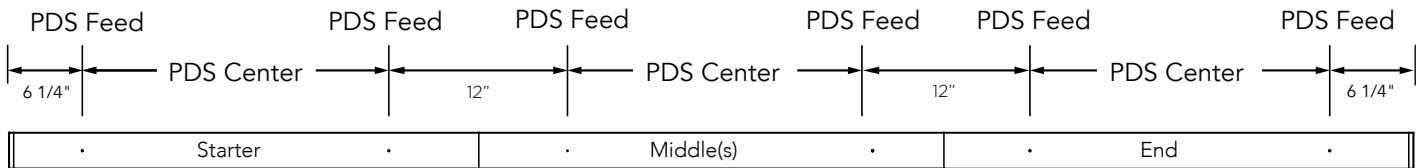

**HUNTINGTON 3 - DIRECT (DT)**

SUSPENDED | POWER DOWN SUSPENSION (PDS) | REMOTE DRIVER (RD) or IN-CANOPY DRIVER (CD)

STAND ALONE

Nominal Fixture Length (ft)	Stand Alone Cable Center (in)	Stand Alone Overall Length
2	12"	24 ½"
3	24"	36 ½"
4	36"	48 ½"
5	48"	60 ½"
6	60"	72 ½"
7	72"	84 ½"
8	84"	96 ½"

CONTINUOUS ROW

Nominal Fixture Length (ft)	STARTER PDS Center	MIDDLE PDS Center	END PDS Center
2	12"	12"	12"
3	24"	24"	24"
4	36"	36"	36"
5	48"	48"	48"
6	60"	60"	60"
7	72"	72"	72"
8	84"	84"	84"

Nominal Row Length (ft)	Segment Lengths (ft)	Overall Row Length	Nominal Row Length (ft)	Segment Lengths (ft)	Overall Row Length
9	5 + 4	9' ½"	29	8 + 8 + 8 + 5	29' ½"
10	6 + 4	10' ½"	30	8 + 8 + 8 + 6	30' ½"
11	7 + 4	11' ½"	31	8 + 8 + 8 + 7	31' ½"
12	8 + 4	12' ½"	32	8 + 8 + 8 + 8	32' ½"
13	8 + 5	13' ½"	33	8 + 8 + 8 + 5 + 4	33' ½"
14	8 + 6	14' ½"	34	8 + 8 + 8 + 6 + 4	34' ½"
15	8 + 7	15' ½"	35	8 + 8 + 8 + 7 + 4	35' ½"
16	8 + 8	16' ½"	36	8 + 8 + 8 + 8 + 4	36' ½"
17	8 + 5 + 4	17' ½"	37	8 + 8 + 8 + 8 + 5	37' ½"
18	8 + 6 + 4	18' ½"	38	8 + 8 + 8 + 8 + 6	38' ½"
19	8 + 7 + 4	19' ½"	39	8 + 8 + 8 + 8 + 7	39' ½"
20	8 + 8 + 4	20' ½"	40	8 + 8 + 8 + 8 + 8	40' ½"
21	8 + 8 + 5	21' ½"	41	8 + 8 + 8 + 8 + 5 + 4	41' ½"
22	8 + 8 + 6	22' ½"	42	8 + 8 + 8 + 8 + 6 + 4	42' ½"
23	8 + 8 + 7	23' ½"	43	8 + 8 + 8 + 8 + 7 + 4	43' ½"
24	8 + 8 + 8	24' ½"	44	8 + 8 + 8 + 8 + 8 + 4	44' ½"
25	8 + 8 + 5 + 4	25' ½"	45	8 + 8 + 8 + 8 + 8 + 5	45' ½"
26	8 + 8 + 6 + 4	26' ½"	46	8 + 8 + 8 + 8 + 8 + 6	46' ½"
27	8 + 8 + 7 + 4	27' ½"	47	8 + 8 + 8 + 8 + 8 + 7	47' ½"
28	8 + 8 + 8 + 4	28' ½"	48	8 + 8 + 8 + 8 + 8 + 8	48' ½"