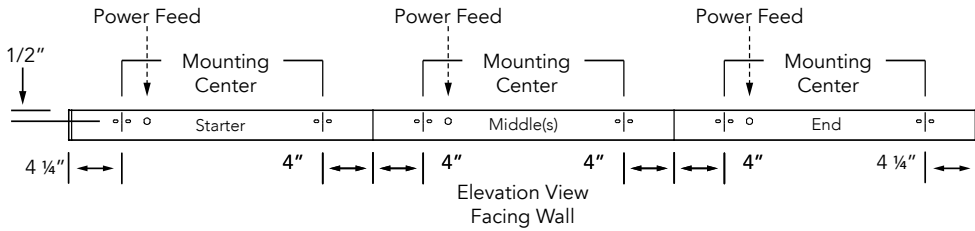

HUNTINGTON 3 - DIRECT (DT)

WALL | SURFACE WALL (SW) | REMOTE DRIVER (RD)

STAND ALONE

Nominal Fixture Length (ft)	Stand Alone Mounting Center (in)	Stand Alone Overall Length
2	16"	24 ½"
3	28"	36 ½"
4	40"	48 ½"
5	52"	60 ½"
6	64"	72 ½"
7	76"	84 ½"
8	88"	96 ½"

CONTINUOUS ROW

Nominal Fixture Length (ft)	Starter Mounting Center	Middle Mounting Center	End Mounting Center
2	16"	16"	16"
3	28"	28"	28"
4	40"	40"	40"
5	52"	52"	52"
6	64"	64"	64"
7	76"	76"	76"
8	88"	88"	88"

Nominal Row Length (ft)	Segment Lengths (ft)	Overall Row Length	Nominal Row Length (ft)	Segment Lengths (ft)	Overall Row Length
9	5 + 4	9' ½"	29	8 + 8 + 8 + 5	29' ½"
10	6 + 4	10' ½"	30	8 + 8 + 8 + 6	30' ½"
11	7 + 4	11' ½"	31	8 + 8 + 8 + 7	31' ½"
12	8 + 4	12' ½"	32	8 + 8 + 8 + 8	32' ½"
13	8 + 5	13' ½"	33	8 + 8 + 8 + 5 + 4	33' ½"
14	8 + 6	14' ½"	34	8 + 8 + 8 + 6 + 4	34' ½"
15	8 + 7	15' ½"	35	8 + 8 + 8 + 7 + 4	35' ½"
16	8 + 8	16' ½"	36	8 + 8 + 8 + 8 + 4	36' ½"
17	8 + 5 + 4	17' ½"	37	8 + 8 + 8 + 8 + 5	37' ½"
18	8 + 6 + 4	18' ½"	38	8 + 8 + 8 + 8 + 6	38' ½"
19	8 + 7 + 4	19' ½"	39	8 + 8 + 8 + 8 + 7	39' ½"
20	8 + 8 + 4	20' ½"	40	8 + 8 + 8 + 8 + 8	40' ½"
21	8 + 8 + 5	21' ½"	41	8 + 8 + 8 + 8 + 5 + 4	41' ½"
22	8 + 8 + 6	22' ½"	42	8 + 8 + 8 + 8 + 6 + 4	42' ½"
23	8 + 8 + 7	23' ½"	43	8 + 8 + 8 + 8 + 7 + 4	43' ½"
24	8 + 8 + 8	24' ½"	44	8 + 8 + 8 + 8 + 8 + 4	44' ½"
25	8 + 8 + 5 + 4	25' ½"	45	8 + 8 + 8 + 8 + 8 + 5	45' ½"
26	8 + 8 + 6 + 4	26' ½"	46	8 + 8 + 8 + 8 + 8 + 6	46' ½"
27	8 + 8 + 7 + 4	27' ½"	47	8 + 8 + 8 + 8 + 8 + 7	47' ½"
28	8 + 8 + 8 + 4	28' ½"	48	8 + 8 + 8 + 8 + 8 + 8	48' ½"