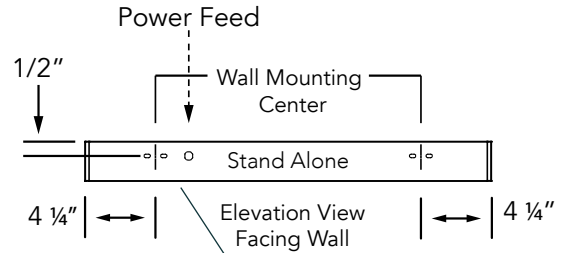

HUNTINGTON 3 - DIRECT (DT)

WALL | SURFACE WALL (SW) | REMOTE DRIVER (RD)

STAND ALONE

Nominal Fixture Length (ft)	Stand Alone Mounting Center (in)	Stand Alone Overall Length
2	16"	24 ½"
3	28"	36 ½"
4	40"	48 ½"
5	52"	60 ½"
6	64"	72 ½"
7	76"	84 ½"
8	88"	96 ½"

CONTINUOUS ROW

Nominal Fixture Length (ft)	Starter Mounting Center	Middle Mounting Center	End Mounting Center
2	16"	16"	16"
3	28"	28"	28"
4	40"	40"	40"
5	52"	52"	52"
6	64"	64"	64"
7	76"	76"	76"
8	88"	88"	88"