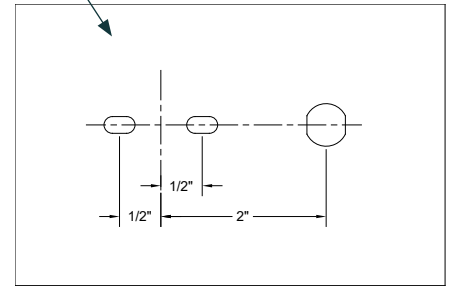

HUNTINGTON 3 - DIRECT (DT)

WALL | SURFACE WALL (SW) | REMOTE DRIVER (RD)

STAND ALONE

Nominal Fixture Length (ft)	Stand Alone Mounting Center (in)	Stand Alone Overall Length
2	16"	24 ½"
3	28"	36 ½"
4	40"	48 ½"
5	52"	60 ½"
6	64"	72 ½"
7	76"	84 ½"
8	88"	96 ½"

CONTINUOUS ROW

Nominal Fixture Length (ft)	Starter Mounting Center	Middle Mounting Center	End Mounting Center
2	16"	16"	16"
3	28"	28"	28"
4	40"	40"	40"
5	52"	52"	52"
6	64"	64"	64"
7	76"	76"	76"
8	88"	88"	88"

Nominal Row Length (ft)	Segment Lengths (ft)	Overall Row Length	Nominal Row Length (ft)	Segment Lengths (ft)	Overall Row Length
9	5 + 4	9' ½"	29	8 + 8 + 8 + 5	29' ½"
10	6 + 4	10' ½"	30	8 + 8 + 8 + 6	30' ½"
11	7 + 4	11' ½"	31	8 + 8 + 8 + 7	31' ½"
12	8 + 4	12' ½"	32	8 + 8 + 8 + 8	32' ½"
13	8 + 5	13' ½"	33	8 + 8 + 8 + 5 + 4	33' ½"
14	8 + 6	14' ½"	34	8 + 8 + 8 + 6 + 4	34' ½"
15	8 + 7	15' ½"	35	8 + 8 + 8 + 7 + 4	35' ½"
16	8 + 8	16' ½"	36	8 + 8 + 8 + 8 + 4	36' ½"
17	8 + 5 + 4	17' ½"	37	8 + 8 + 8 + 8 + 5	37' ½"
18	8 + 6 + 4	18' ½"	38	8 + 8 + 8 + 8 + 6	38' ½"
19	8 + 7 + 4	19' ½"	39	8 + 8 + 8 + 8 + 7	39' ½"
20	8 + 8 + 4	20' ½"	40	8 + 8 + 8 + 8 + 8	40' ½"
21	8 + 8 + 5	21' ½"	41	8 + 8 + 8 + 8 + 5 + 4	41' ½"
22	8 + 8 + 6	22' ½"	42	8 + 8 + 8 + 8 + 6 + 4	42' ½"
23	8 + 8 + 7	23' ½"	43	8 + 8 + 8 + 8 + 7 + 4	43' ½"
24	8 + 8 + 8	24' ½"	44	8 + 8 + 8 + 8 + 8 + 4	44' ½"
25	8 + 8 + 5 + 4	25' ½"	45	8 + 8 + 8 + 8 + 8 + 5	45' ½"
26	8 + 8 + 6 + 4	26' ½"	46	8 + 8 + 8 + 8 + 8 + 6	46' ½"
27	8 + 8 + 7 + 4	27' ½"	47	8 + 8 + 8 + 8 + 8 + 7	47' ½"
28	8 + 8 + 8 + 4	28' ½"	48	8 + 8 + 8 + 8 + 8 + 8	48' ½"