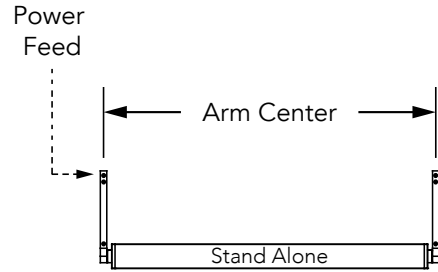

HUNTINGTON 3 - DIRECT (DT) OR INDIRECT (UT)
WALL | WALL ARM ROTATIONAL (WR) | INTEGRAL DRIVER (TD)

STAND ALONE

Nominal Fixture Length (ft)	Stand Alone Arm Center (in)	Stand Alone Overall Length
2	25 ¾"	26 ¼"
3	37 ¾"	38 ¼"
4	49 ¾"	50 ¼"
5	61 ¾"	62 ¼"
6	73 ¾"	74 ¼"
7	85 ¾"	86 ¼"
8	97 ¾"	98 ¼"

CONTINUOUS ROW

Nominal Fixture Length (ft)	Starter Arm Center	Middle Arm Center	End Arm Center
2	25 ¾"	25 ¾"	25 ¾"
3	37 ¾"	37 ¾"	37 ¾"
4	49 ¾"	49 ¾"	49 ¾"
5	61 ¾"	61 ¾"	61 ¾"
6	73 ¾"	73 ¾"	73 ¾"
7	85 ¾"	85 ¾"	85 ¾"
8	97 ¾"	97 ¾"	97 ¾"