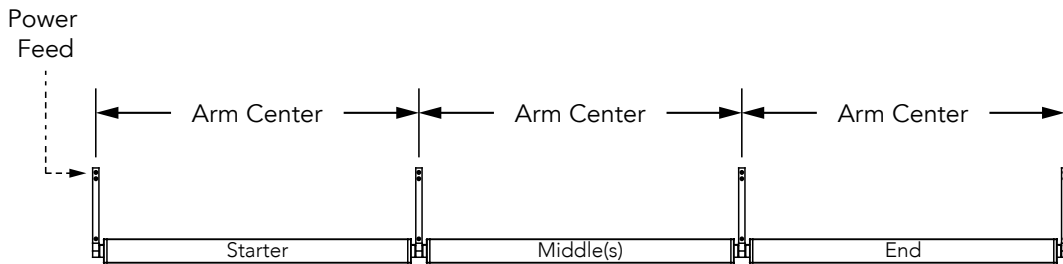

HUNTINGTON 3 - DIRECT (DT) OR INDIRECT (UT)
WALL | WALL ARM ROTATIONAL (WR) | INTEGRAL DRIVER (TD)

STAND ALONE

Nominal Fixture Length (ft)	Stand Alone Arm Center (in)	Stand Alone Overall Length
2	25 ¾"	26 ¼"
3	37 ¾"	38 ¼"
4	49 ¾"	50 ¼"
5	61 ¾"	62 ¼"
6	73 ¾"	74 ¼"
7	85 ¾"	86 ¼"
8	97 ¾"	98 ¼"

CONTINUOUS ROW

Nominal Fixture Length (ft)	Starter Arm Center	Middle Arm Center	End Arm Center
2	25 ¾"	25 ¾"	25 ¾"
3	37 ¾"	37 ¾"	37 ¾"
4	49 ¾"	49 ¾"	49 ¾"
5	61 ¾"	61 ¾"	61 ¾"
6	73 ¾"	73 ¾"	73 ¾"
7	85 ¾"	85 ¾"	85 ¾"
8	97 ¾"	97 ¾"	97 ¾"

Nominal Row Length (ft)	Segment Lengths (ft)	Overall Row Length	Nominal Row Length (ft)	Segment Lengths (ft)	Overall Row Length
9	5 + 4	9' 4"	29	8 + 8 + 8 + 5	29' 7 ½"
10	6 + 4	10' 4"	30	8 + 8 + 8 + 6	30' 7 ½"
11	7 + 4	11' 4"	31	8 + 8 + 8 + 7	31' 7 ½"
12	8 + 4	12' 4"	32	8 + 8 + 8 + 8	32' 7 ½"
13	8 + 5	13' 4"	34	8 + 8 + 8 + 5 + 4	33' 9 ¼"
14	8 + 6	14' 4"	35	8 + 8 + 8 + 6 + 4	34' 9 ¼"
15	8 + 7	15' 4"	36	8 + 8 + 8 + 7 + 4	35' 9 ¼"
16	8 + 8	16' 4"	37	8 + 8 + 8 + 8 + 4	36' 9 ¼"
17	8 + 5 + 4	17' 5 ¾"	38	8 + 8 + 8 + 8 + 5	37' 9 ¼"
18	8 + 6 + 4	18' 5 ¾"	39	8 + 8 + 8 + 8 + 6	38' 9 ¼"
19	8 + 7 + 4	19' 5 ¾"	40	8 + 8 + 8 + 8 + 7	39' 9 ¼"
20	8 + 8 + 4	20' 5 ¾"	41	8 + 8 + 8 + 8 + 8	40' 9 ¼"
21	8 + 8 + 5	21' 5 ¾"	42	8 + 8 + 8 + 8 + 5 + 4	41' 11"
22	8 + 8 + 6	22' 5 ¾"	43	8 + 8 + 8 + 8 + 6 + 4	42' 11"
23	8 + 8 + 7	23' 5 ¾"	44	8 + 8 + 8 + 8 + 7 + 4	43' 11"
24	8 + 8 + 8	24' 5 ¾"	45	8 + 8 + 8 + 8 + 8 + 4	44' 11"
25	8 + 8 + 5 + 4	25' 7 ½"	46	8 + 8 + 8 + 8 + 8 + 5	45' 11"
26	8 + 8 + 6 + 4	26' 7 ½"	47	8 + 8 + 8 + 8 + 8 + 6	46' 11"
27	8 + 8 + 7 + 4	27' 7 ½"	48	8 + 8 + 8 + 8 + 8 + 7	47' 11"
28	8 + 8 + 8 + 4	28' 7 ½"	49	8 + 8 + 8 + 8 + 8 + 8	48' 11"