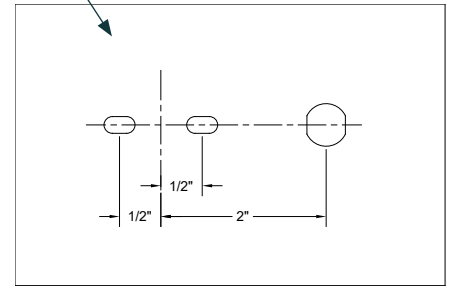

HUNTINGTON 3 - DIRECT | INDIRECT (DU)
WALL | SURFACE WALL (SW) | INTEGRAL DRIVER (TD)

STAND ALONE

Nominal Fixture Length (ft)	Stand Alone Mounting Center (in)	Stand Alone Overall Length
2	16"	24 ½"
3	28"	36 ½"
4	40"	48 ½"
5	52"	60 ½"
6	64"	72 ½"
7	76"	84 ½"
8	88"	96 ½"

CONTINUOUS ROW

Nominal Fixture Length (ft)	Starter Mounting Center	Middle Mounting Center	End Mounting Center
2	16"	16"	16"
3	28"	28"	28"
4	40"	40"	40"
5	52"	52"	52"
6	64"	64"	64"
7	76"	76"	76"
8	88"	88"	88"

Nominal Row Length (ft)	Segment Lengths (ft)	Overall Row Length	Nominal Row Length (ft)	Segment Lengths (ft)	Overall Row Length
9	5 + 4	9' ½"	29	8 + 8 + 8 + 5	29' ½"
10	6 + 4	10' ½"	30	8 + 8 + 8 + 6	30' ½"
11	7 + 4	11' ½"	31	8 + 8 + 8 + 7	31' ½"
12	8 + 4	12' ½"	32	8 + 8 + 8 + 8	32' ½"
13	8 + 5	13' ½"	33	8 + 8 + 8 + 5 + 4	33' ½"
14	8 + 6	14' ½"	34	8 + 8 + 8 + 6 + 4	34' ½"
15	8 + 7	15' ½"	35	8 + 8 + 8 + 7 + 4	35' ½"
16	8 + 8	16' ½"	36	8 + 8 + 8 + 8 + 4	36' ½"
17	8 + 5 + 4	17' ½"	37	8 + 8 + 8 + 8 + 5	37' ½"
18	8 + 6 + 4	18' ½"	38	8 + 8 + 8 + 8 + 6	38' ½"
19	8 + 7 + 4	19' ½"	39	8 + 8 + 8 + 8 + 7	39' ½"
20	8 + 8 + 4	20' ½"	40	8 + 8 + 8 + 8 + 8	40' ½"
21	8 + 8 + 5	21' ½"	41	8 + 8 + 8 + 8 + 5 + 4	41' ½"
22	8 + 8 + 6	22' ½"	42	8 + 8 + 8 + 8 + 6 + 4	42' ½"
23	8 + 8 + 7	23' ½"	43	8 + 8 + 8 + 8 + 7 + 4	43' ½"
24	8 + 8 + 8	24' ½"	44	8 + 8 + 8 + 8 + 8 + 4	44' ½"
25	8 + 8 + 5 + 4	25' ½"	45	8 + 8 + 8 + 8 + 8 + 5	45' ½"
26	8 + 8 + 6 + 4	26' ½"	46	8 + 8 + 8 + 8 + 8 + 6	46' ½"
27	8 + 8 + 7 + 4	27' ½"	47	8 + 8 + 8 + 8 + 8 + 7	47' ½"
28	8 + 8 + 8 + 4	28' ½"	48	8 + 8 + 8 + 8 + 8 + 8	48' ½"