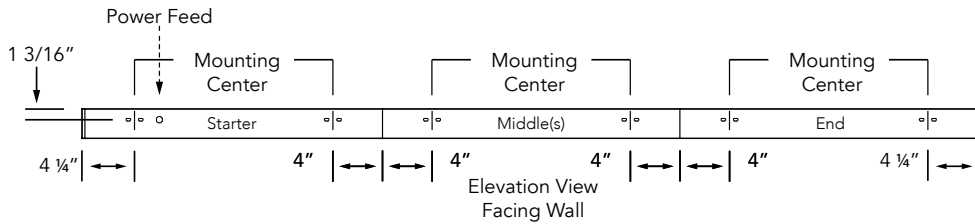

HUNTINGTON 3 - DIRECT | INDIRECT (DU)
WALL | SURFACE WALL (SW) | INTEGRAL DRIVER (TD)

STAND ALONE

Nominal Fixture Length (ft)	Stand Alone Mounting Center (in)	Stand Alone Overall Length
2	16"	24 ½"
3	28"	36 ½"
4	40"	48 ½"
5	52"	60 ½"
6	64"	72 ½"
7	76"	84 ½"
8	88"	96 ½"

CONTINUOUS ROW

Nominal Fixture Length (ft)	Starter Mounting Center	Middle Mounting Center	End Mounting Center
2	16"	16"	16"
3	28"	28"	28"
4	40"	40"	40"
5	52"	52"	52"
6	64"	64"	64"
7	76"	76"	76"
8	88"	88"	88"

Nominal Row Length (ft)	Segment Lengths (ft)	Overall Row Length	Nominal Row Length (ft)	Segment Lengths (ft)	Overall Row Length
9	5 + 4	9' ½"	29	8 + 8 + 8 + 5	29' ½"
10	6 + 4	10' ½"	30	8 + 8 + 8 + 6	30' ½"
11	7 + 4	11' ½"	31	8 + 8 + 8 + 7	31' ½"
12	8 + 4	12' ½"	32	8 + 8 + 8 + 8	32' ½"
13	8 + 5	13' ½"	33	8 + 8 + 8 + 5 + 4	33' ½"
14	8 + 6	14' ½"	34	8 + 8 + 8 + 6 + 4	34' ½"
15	8 + 7	15' ½"	35	8 + 8 + 8 + 7 + 4	35' ½"
16	8 + 8	16' ½"	36	8 + 8 + 8 + 8 + 4	36' ½"
17	8 + 5 + 4	17' ½"	37	8 + 8 + 8 + 8 + 5	37' ½"
18	8 + 6 + 4	18' ½"	38	8 + 8 + 8 + 8 + 6	38' ½"
19	8 + 7 + 4	19' ½"	39	8 + 8 + 8 + 8 + 7	39' ½"
20	8 + 8 + 4	20' ½"	40	8 + 8 + 8 + 8 + 8	40' ½"
21	8 + 8 + 5	21' ½"	41	8 + 8 + 8 + 8 + 5 + 4	41' ½"
22	8 + 8 + 6	22' ½"	42	8 + 8 + 8 + 8 + 6 + 4	42' ½"
23	8 + 8 + 7	23' ½"	43	8 + 8 + 8 + 8 + 7 + 4	43' ½"
24	8 + 8 + 8	24' ½"	44	8 + 8 + 8 + 8 + 8 + 4	44' ½"
25	8 + 8 + 5 + 4	25' ½"	45	8 + 8 + 8 + 8 + 8 + 5	45' ½"
26	8 + 8 + 6 + 4	26' ½"	46	8 + 8 + 8 + 8 + 8 + 6	46' ½"
27	8 + 8 + 7 + 4	27' ½"	47	8 + 8 + 8 + 8 + 8 + 7	47' ½"
28	8 + 8 + 8 + 4	28' ½"	48	8 + 8 + 8 + 8 + 8 + 8	48' ½"