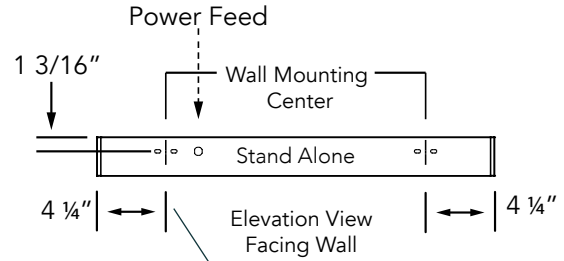

HUNTINGTON 3 - DIRECT | INDIRECT (DU)
WALL | SURFACE WALL (SW) | INTEGRAL DRIVER (TD)

STAND ALONE

Nominal Fixture Length (ft)	Stand Alone Mounting Center (in)	Stand Alone Overall Length
2	16"	24 ½"
3	28"	36 ½"
4	40"	48 ½"
5	52"	60 ½"
6	64"	72 ½"
7	76"	84 ½"
8	88"	96 ½"

CONTINUOUS ROW

Nominal Fixture Length (ft)	Starter Mounting Center	Middle Mounting Center	End Mounting Center
2	16"	16"	16"
3	28"	28"	28"
4	40"	40"	40"
5	52"	52"	52"
6	64"	64"	64"
7	76"	76"	76"
8	88"	88"	88"