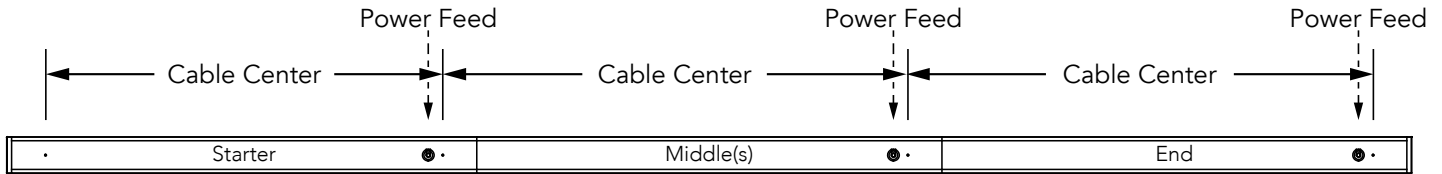

**HUNTINGTON SERIES - DIRECT | INDIRECT (DU)**

SUSPENDED | AIRCRAFT CABLE (AC) | REMOTE DRIVER (RD) or IN-CANOPY DRIVER (CD)

**STAND ALONE**

Nominal Fixture Length (ft)	Stand Alone Cable Center (in)	Stand Alone Overall Length
2	20 ½"	24 ½"
3	32 ½"	36 ½"
4	44 ½"	48 ½"
5	56 ½"	60 ½"
6	68 ½"	72 ½"
7	80 ½"	84 ½"
8	92 ½"	96 ½"

**CONTINUOUS ROW**

Nominal Fixture Length (ft)	Starter Cable Center	Middle Cable Center	End Cable Center
2	20 ½"	24"	24"
3	32 ½"	36"	36"
4	44 ½"	48"	48"
5	56 ½"	60"	60"
6	68 ½"	72"	72"
7	80 ½"	84"	84"
8	92 ½"	96"	96"