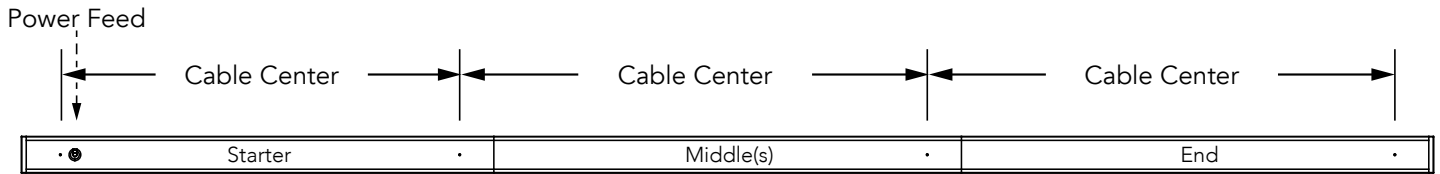

**HUNTINGTON SERIES - DIRECT | INDIRECT (DU)**  
SUSPENDED | AIRCRAFT CABLE (AC) | INTEGRAL DRIVER (TD)

STAND ALONE

Nominal Fixture Length (ft)	Stand Alone Cable Center (in)	Stand Alone Overall Length
2	20 ½"	24 ½"
3	32 ½"	36 ½"
4	44 ½"	48 ½"
5	56 ½"	60 ½"
6	68 ½"	72 ½"
7	80 ½"	84 ½"
8	92 ½"	96 ½"

CONTINUOUS ROW

Nominal Fixture Length (ft)	Starter Cable Center	Middle Cable Center	End Cable Center
2	20 ½"	24"	24"
3	32 ½"	36"	36"
4	44 ½"	48"	48"
5	56 ½"	60"	60"
6	68 ½"	72"	72"
7	80 ½"	84"	84"
8	92 ½"	96"	96"