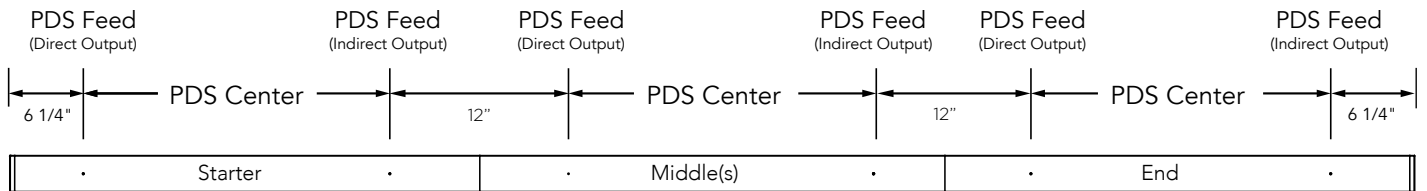

**HUNTINGTON 3 - DIRECT | INDIRECT (DU)**

SUSPENDED | POWER DOWN SUSPENSION (PDS) | REMOTE DRIVER (RD) or IN-CANOPY DRIVER (CD)

STAND ALONE

Nominal Fixture Length (ft)	Stand Alone Cable Center (in)	Stand Alone Overall Length
2	12"	24 ½"
3	24"	36 ½"
4	36"	48 ½"
5	48"	60 ½"
6	60"	72 ½"
7	72"	84 ½"
8	84"	96 ½"

CONTINUOUS ROW

Nominal Fixture Length (ft)	STARTER PDS Center	MIDDLE PDS Center	END PDS Center
2	12"	12"	12"
3	24"	24"	24"
4	36"	36"	36"
5	48"	48"	48"
6	60"	60"	60"
7	72"	72"	72"
8	84"	84"	84"

Nominal Row Length (ft)	Segment Lengths (ft)	Overall Row Length	Nominal Row Length (ft)	Segment Lengths (ft)	Overall Row Length
9	5 + 4	9' ½"	29	8 + 8 + 8 + 5	29' ½"
10	6 + 4	10' ½"	30	8 + 8 + 8 + 6	30' ½"
11	7 + 4	11' ½"	31	8 + 8 + 8 + 7	31' ½"
12	8 + 4	12' ½"	32	8 + 8 + 8 + 8	32' ½"
13	8 + 5	13' ½"	33	8 + 8 + 8 + 5 + 4	33' ½"
14	8 + 6	14' ½"	34	8 + 8 + 8 + 6 + 4	34' ½"
15	8 + 7	15' ½"	35	8 + 8 + 8 + 7 + 4	35' ½"
16	8 + 8	16' ½"	36	8 + 8 + 8 + 8 + 4	36' ½"
17	8 + 5 + 4	17' ½"	37	8 + 8 + 8 + 8 + 5	37' ½"
18	8 + 6 + 4	18' ½"	38	8 + 8 + 8 + 8 + 6	38' ½"
19	8 + 7 + 4	19' ½"	39	8 + 8 + 8 + 8 + 7	39' ½"
20	8 + 8 + 4	20' ½"	40	8 + 8 + 8 + 8 + 8	40' ½"
21	8 + 8 + 5	21' ½"	41	8 + 8 + 8 + 8 + 5 + 4	41' ½"
22	8 + 8 + 6	22' ½"	42	8 + 8 + 8 + 8 + 6 + 4	42' ½"
23	8 + 8 + 7	23' ½"	43	8 + 8 + 8 + 8 + 7 + 4	43' ½"
24	8 + 8 + 8	24' ½"	44	8 + 8 + 8 + 8 + 8 + 4	44' ½"
25	8 + 8 + 5 + 4	25' ½"	45	8 + 8 + 8 + 8 + 8 + 5	45' ½"
26	8 + 8 + 6 + 4	26' ½"	46	8 + 8 + 8 + 8 + 8 + 6	46' ½"
27	8 + 8 + 7 + 4	27' ½"	47	8 + 8 + 8 + 8 + 8 + 7	47' ½"
28	8 + 8 + 8 + 4	28' ½"	48	8 + 8 + 8 + 8 + 8 + 8	48' ½"