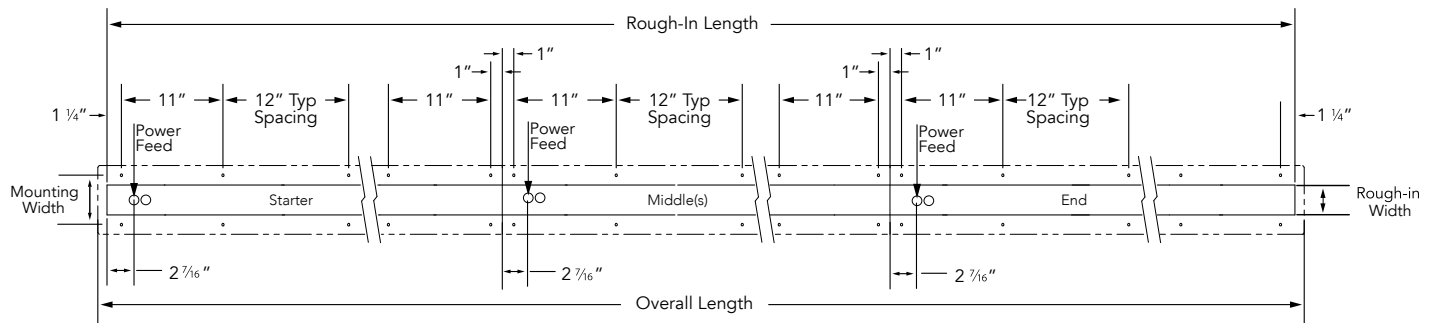

**HUNTINGTON SERIES - RECESSED**  
RECESSED | SPACKLE FLANGE (SF) REMOTE DRIVER (RD)

**STAND ALONE**

Nominal Fixture Length (ft)	Rough-in Length (in)	Stand Alone Overall Length
2	24 ½"	26 ⅞"
3	36 ½"	38 ⅞"
4	48 ½"	50 ⅞"
5	60 ½"	62 ⅞"
6	72 ½"	74 ⅞"
7	84 ½"	86 ⅞"
8	96 ½"	98 ⅞"

	HTG-1	HTG-3
Rough-in Width	2 ⅞"	3 ⅞"
Overall Width	4 ⅞"	6 ⅜"
Mounting Width	3 ½"	5"

\*DIMENSIONS ARE INDEXED FROM ROUGH-IN

**CONTINUOUS ROW**

\*DIMENSIONS ARE INDEXED FROM ROUGH-IN

Nominal Row Length (ft)	Segment Lengths (ft)	Rough-in Length	Overall Length including Flange	Nominal Row Length (ft)	Segment Lengths (ft)	Rough-in Length	Overall Length including Flange
9	5 + 4	9' ½"	9' 2 ⅞"	29	8 + 8 + 8 + 5	29' ½"	29' 2 ⅞"
10	6 + 4	10' ½"	10' 2 ⅞"	30	8 + 8 + 8 + 6	30' ½"	30' 2 ⅞"
11	7 + 4	11' ½"	11' 2 ⅞"	31	8 + 8 + 8 + 7	31' ½"	31' 2 ⅞"
12	8 + 4	12' ½"	12' 2 ⅞"	32	8 + 8 + 8 + 8	32' ½"	32' 2 ⅞"
13	8 + 5	13' ½"	13' 2 ⅞"	33	8 + 8 + 8 + 5 + 4	33' ½"	33' 2 ⅞"
14	8 + 6	14' ½"	14' 2 ⅞"	34	8 + 8 + 8 + 6 + 4	34' ½"	34' 2 ⅞"
15	8 + 7	15' ½"	15' 2 ⅞"	35	8 + 8 + 8 + 7 + 4	35' ½"	35' 2 ⅞"
16	8 + 8	16' ½"	16' 2 ⅞"	36	8 + 8 + 8 + 8 + 4	36' ½"	36' 2 ⅞"
17	8 + 5 + 4	17' ½"	17' 2 ⅞"	37	8 + 8 + 8 + 8 + 5	37' ½"	37' 2 ⅞"
18	8 + 6 + 4	18' ½"	18' 2 ⅞"	38	8 + 8 + 8 + 8 + 6	38' ½"	38' 2 ⅞"
19	8 + 7 + 4	19' ½"	19' 2 ⅞"	39	8 + 8 + 8 + 8 + 7	39' ½"	39' 2 ⅞"
20	8 + 8 + 4	20' ½"	20' 2 ⅞"	40	8 + 8 + 8 + 8 + 8	40' ½"	40' 2 ⅞"
21	8 + 8 + 5	21' ½"	21' 2 ⅞"	41	8 + 8 + 8 + 8 + 5 + 4	41' ½"	41' 2 ⅞"
22	8 + 8 + 6	22' ½"	22' 2 ⅞"	42	8 + 8 + 8 + 8 + 6 + 4	42' ½"	42' 2 ⅞"
23	8 + 8 + 7	23' ½"	23' 2 ⅞"	43	8 + 8 + 8 + 8 + 7 + 4	43' ½"	43' 2 ⅞"
24	8 + 8 + 8	24' ½"	24' 2 ⅞"	44	8 + 8 + 8 + 8 + 8 + 4	44' ½"	44' 2 ⅞"
25	8 + 8 + 5 + 4	25' ½"	25' 2 ⅞"	45	8 + 8 + 8 + 8 + 8 + 5	45' ½"	45' 2 ⅞"
26	8 + 8 + 6 + 4	26' ½"	26' 2 ⅞"	46	8 + 8 + 8 + 8 + 8 + 6	46' ½"	46' 2 ⅞"
27	8 + 8 + 7 + 4	27' ½"	27' 2 ⅞"	47	8 + 8 + 8 + 8 + 8 + 7	47' ½"	47' 2 ⅞"
28	8 + 8 + 8 + 4	28' ½"	28' 2 ⅞"	48	8 + 8 + 8 + 8 + 8 + 8	48' ½"	48' 2 ⅞"