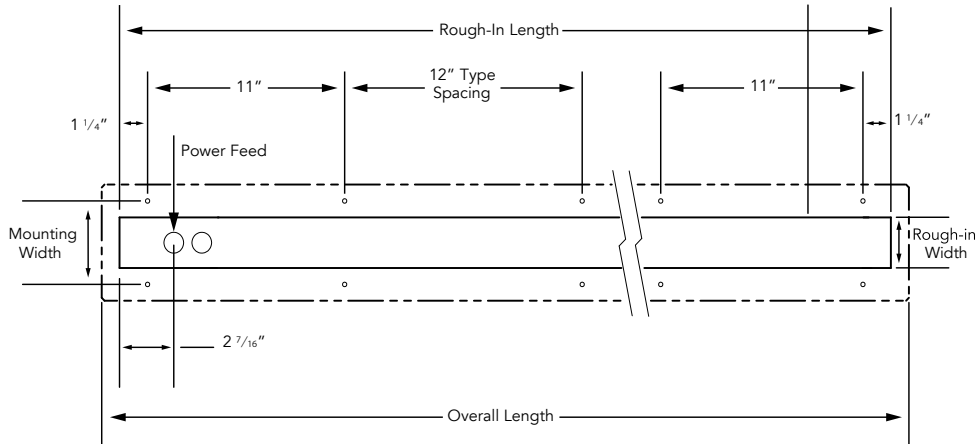

**HUNTINGTON SERIES - RECESSED**  
RECESSED | SPACKLE FLANGE (SF) REMOTE DRIVER (RD)

**STAND ALONE**

Nominal Fixture Length (ft)	Rough-in Length (in)	Stand Alone Overall Length
2	24 ½"	26 ⅞"
3	36 ½"	38 ⅞"
4	48 ½"	50 ⅞"
5	60 ½"	62 ⅞"
6	72 ½"	74 ⅞"
7	84 ½"	86 ⅞"
8	96 ½"	98 ⅞"

	HTG-1	HTG-3
Rough-in Width	2 ⅞"	3 ⅞"
Overall Width	4 ⅞"	6 ⅜"
Mounting Width	3 ½"	5"

\*DIMENSIONS ARE INDEXED FROM ROUGH-IN

**CONTINUOUS ROW**

\*DIMENSIONS ARE INDEXED FROM ROUGH-IN

Nominal Row Length (ft)	Segment Lengths (ft)	Rough-in Length	Overall Length including Flange	Nominal Row Length (ft)	Segment Lengths (ft)	Rough-in Length	Overall Length including Flange
9	5 + 4	9' ½"	9' 2 ⅞"	29	8 + 8 + 8 + 5	29' ½"	29' 2 ⅞"
10	6 + 4	10' ½"	10' 2 ⅞"	30	8 + 8 + 8 + 6	30' ½"	30' 2 ⅞"
11	7 + 4	11' ½"	11' 2 ⅞"	31	8 + 8 + 8 + 7	31' ½"	31' 2 ⅞"
12	8 + 4	12' ½"	12' 2 ⅞"	32	8 + 8 + 8 + 8	32' ½"	32' 2 ⅞"
13	8 + 5	13' ½"	13' 2 ⅞"	33	8 + 8 + 8 + 5 + 4	33' ½"	33' 2 ⅞"
14	8 + 6	14' ½"	14' 2 ⅞"	34	8 + 8 + 8 + 6 + 4	34' ½"	34' 2 ⅞"
15	8 + 7	15' ½"	15' 2 ⅞"	35	8 + 8 + 8 + 7 + 4	35' ½"	35' 2 ⅞"
16	8 + 8	16' ½"	16' 2 ⅞"	36	8 + 8 + 8 + 8 + 4	36' ½"	36' 2 ⅞"
17	8 + 5 + 4	17' ½"	17' 2 ⅞"	37	8 + 8 + 8 + 8 + 5	37' ½"	37' 2 ⅞"
18	8 + 6 + 4	18' ½"	18' 2 ⅞"	38	8 + 8 + 8 + 8 + 6	38' ½"	38' 2 ⅞"
19	8 + 7 + 4	19' ½"	19' 2 ⅞"	39	8 + 8 + 8 + 8 + 7	39' ½"	39' 2 ⅞"
20	8 + 8 + 4	20' ½"	20' 2 ⅞"	40	8 + 8 + 8 + 8 + 8	40' ½"	40' 2 ⅞"
21	8 + 8 + 5	21' ½"	21' 2 ⅞"	41	8 + 8 + 8 + 8 + 5 + 4	41' ½"	41' 2 ⅞"
22	8 + 8 + 6	22' ½"	22' 2 ⅞"	42	8 + 8 + 8 + 8 + 6 + 4	42' ½"	42' 2 ⅞"
23	8 + 8 + 7	23' ½"	23' 2 ⅞"	43	8 + 8 + 8 + 8 + 7 + 4	43' ½"	43' 2 ⅞"
24	8 + 8 + 8	24' ½"	24' 2 ⅞"	44	8 + 8 + 8 + 8 + 8 + 4	44' ½"	44' 2 ⅞"
25	8 + 8 + 5 + 4	25' ½"	25' 2 ⅞"	45	8 + 8 + 8 + 8 + 8 + 5	45' ½"	45' 2 ⅞"
26	8 + 8 + 6 + 4	26' ½"	26' 2 ⅞"	46	8 + 8 + 8 + 8 + 8 + 6	46' ½"	46' 2 ⅞"
27	8 + 8 + 7 + 4	27' ½"	27' 2 ⅞"	47	8 + 8 + 8 + 8 + 8 + 7	47' ½"	47' 2 ⅞"
28	8 + 8 + 8 + 4	28' ½"	28' 2 ⅞"	48	8 + 8 + 8 + 8 + 8 + 8	48' ½"	48' 2 ⅞"